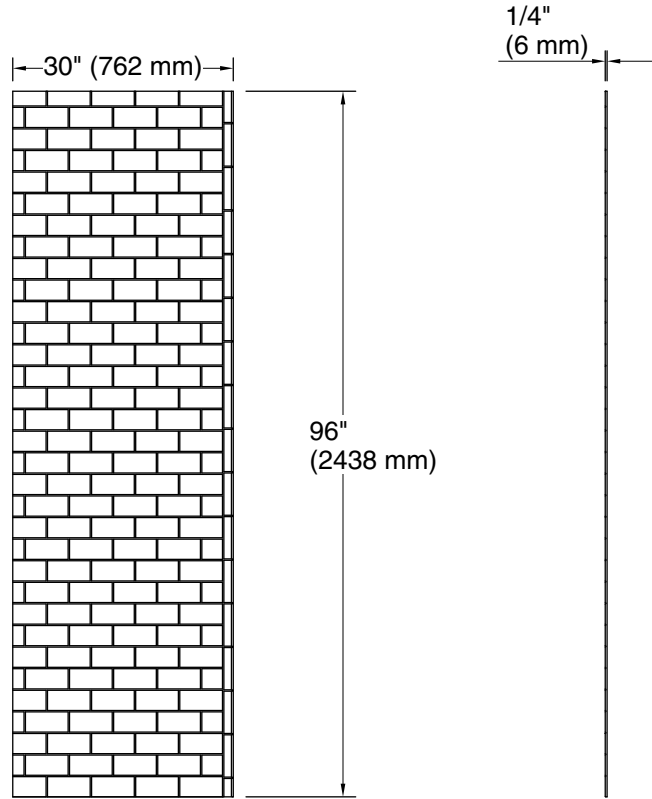

Technical Information

All product dimensions are nominal.

Weight: 49.89 lbs (22.6 kg)

Notes

Measure your actual product for rough-in details.

Install this product according to the installation instructions.