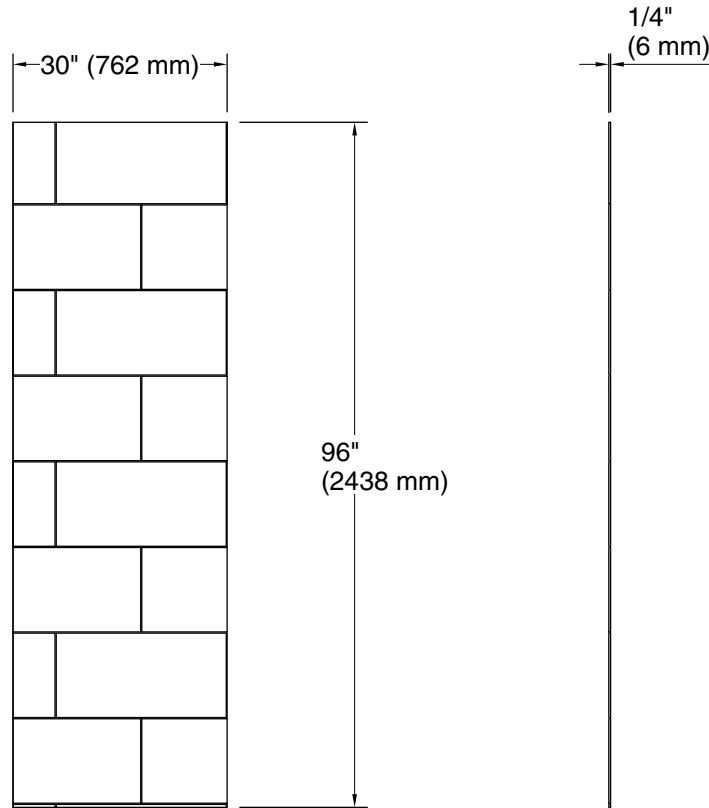

Stoneridge™

96" x 30" left shower end wall with large block design
K-39432-T07L

Features

- Modern large block design
- Matte finish complements any decor
- Factory-machined edges provide a finished look for walls without the need for trim
- Durable, nonporous walls are easy to clean and maintain
- Can be installed over existing bathing/showering walls for easy renovation projects
- Available in several distinct textures, each thoughtfully designed in a transitional style that blends classic and contemporary aesthetics
- Offered in a wide range of sizes to accommodate many design layouts and room dimensions
- Coordinates with other products in the Stoneridge™ collection

Technical Information

All product dimensions are nominal.

Weight: 50.75 lbs (23 kg)

Notes

Measure your actual product for rough-in details.

Install this product according to the installation instructions.