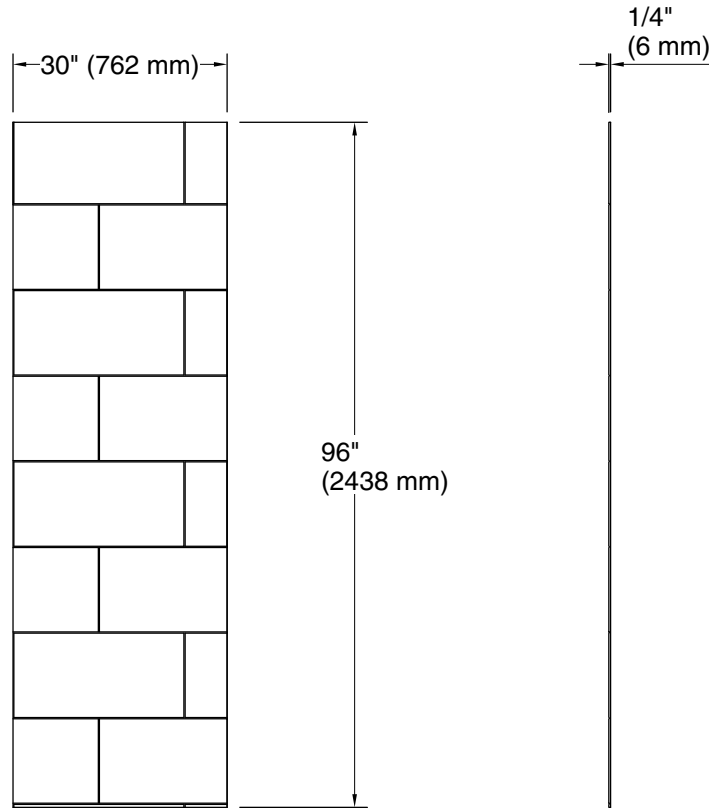

**Stoneridge™**  
 96" x 30" right shower end wall with large block design  
**K-39432-T07R**

**Features**

- Modern large block design
- Matte finish complements any decor
- Factory-machined edges provide a finished look for walls without the need for trim
- Durable, nonporous walls are easy to clean and maintain
- Can be installed over existing bathing/showering walls for easy renovation projects
- Available in several distinct textures, each thoughtfully designed in a transitional style that blends classic and contemporary aesthetics
- Offered in a wide range of sizes to accommodate many design layouts and room dimensions
- Coordinates with other products in the Stoneridge™ collection

### Technical Information

All product dimensions are nominal.

Weight: 50.75 lbs (23 kg)

### Notes

Measure your actual product for rough-in details.

Install this product according to the installation instructions.