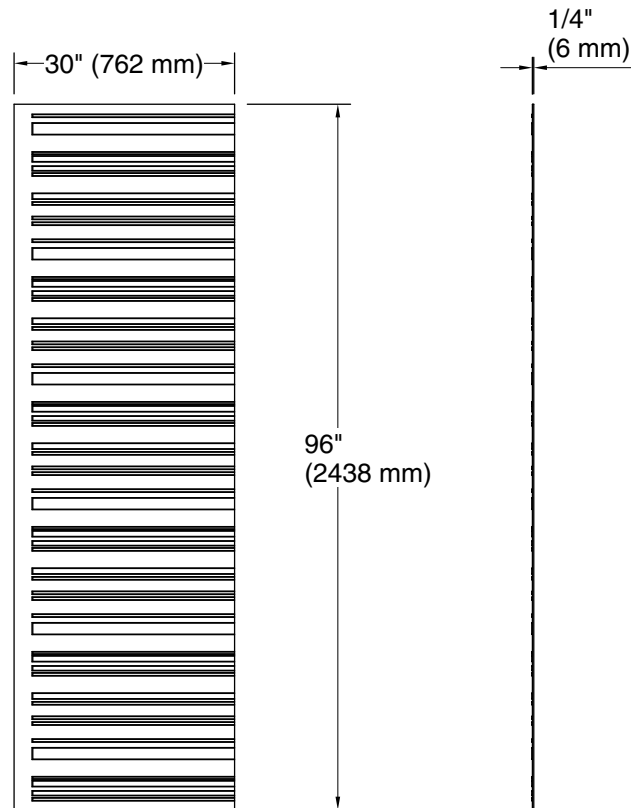

# Stoneridge™

96" x 30" left shower end wall with linear design  
K-39432-T08L

### Technical Information

All product dimensions are nominal.

Weight: 42.45 lbs (19.3 kg)

### Notes

Measure your actual product for rough-in details.

Install this product according to the installation instructions.