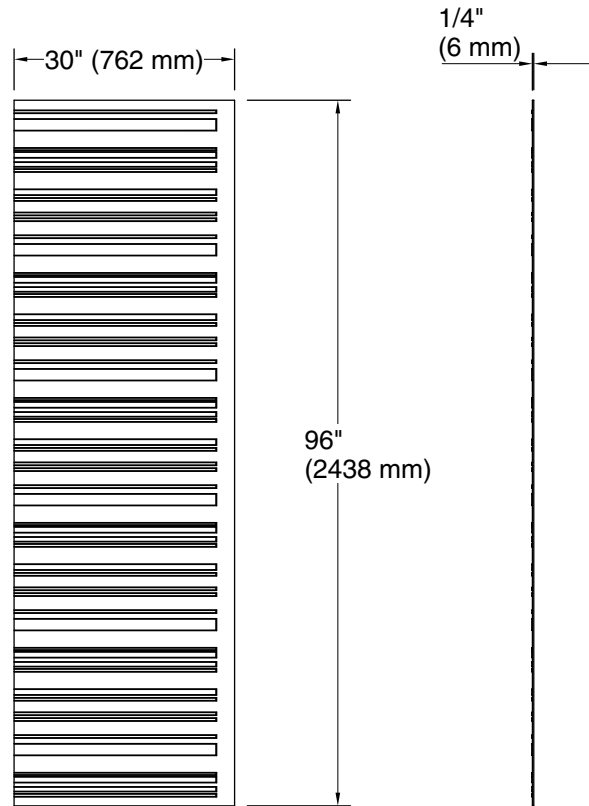

See website for detailed warranty information.

Available Colors/Finishes

Color tiles intended for reference only.

Color	Code	Description
-------	------	-------------

	HW1	Honed White
---	-----	-------------

Technical Information

All product dimensions are nominal.

Weight: 42.45 lbs (19.3 kg)

Notes

Measure your actual product for rough-in details.

Install this product according to the installation instructions.