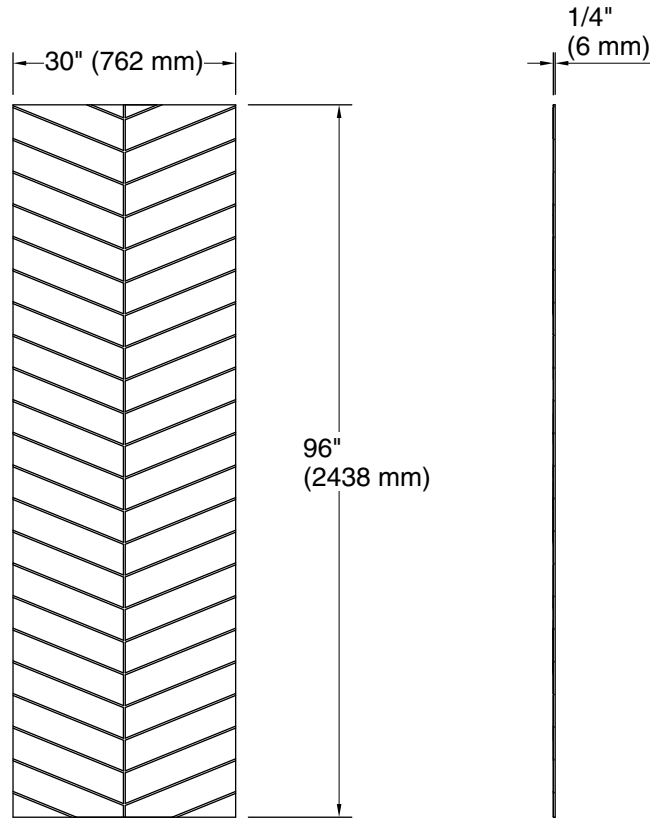

### Technical Information

All product dimensions are nominal.

Weight: 50.52 lbs (22.9 kg)