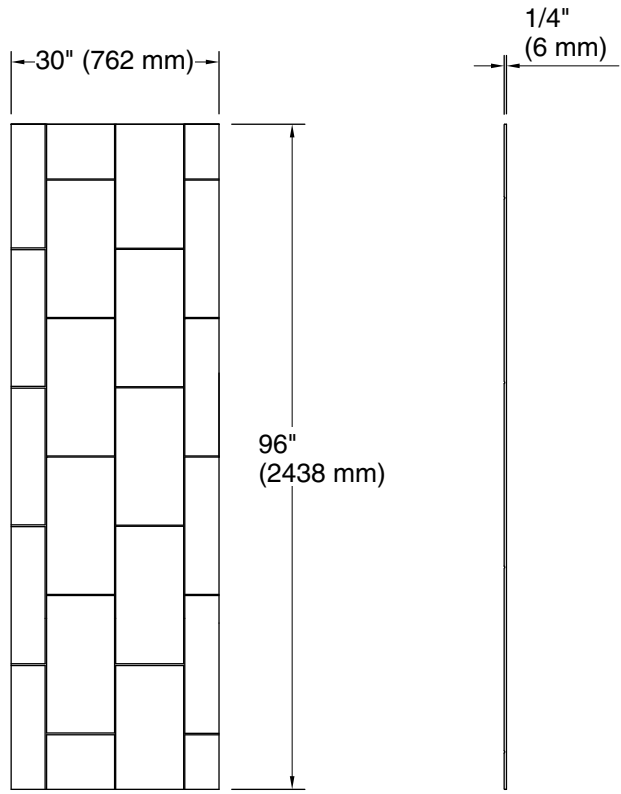

**Stoneridge™**  
96" x 30" left shower end wall with vertical block  
design  
**K-39432-T10L**

### Available Colors/Finishes

*Color tiles intended for reference only.*

Color	Code	Description
-------	------	-------------

	HW1	Honed White
---	-----	-------------

**Stoneridge™**  
96" x 30" left shower end wall with vertical block design  
design  
**K-39432-T10L**

**Technical Information**

All product dimensions are nominal.

Weight: 50.73 lbs (23 kg)

**Notes**

Measure your actual product for rough-in details.

Install this product according to the installation instructions.