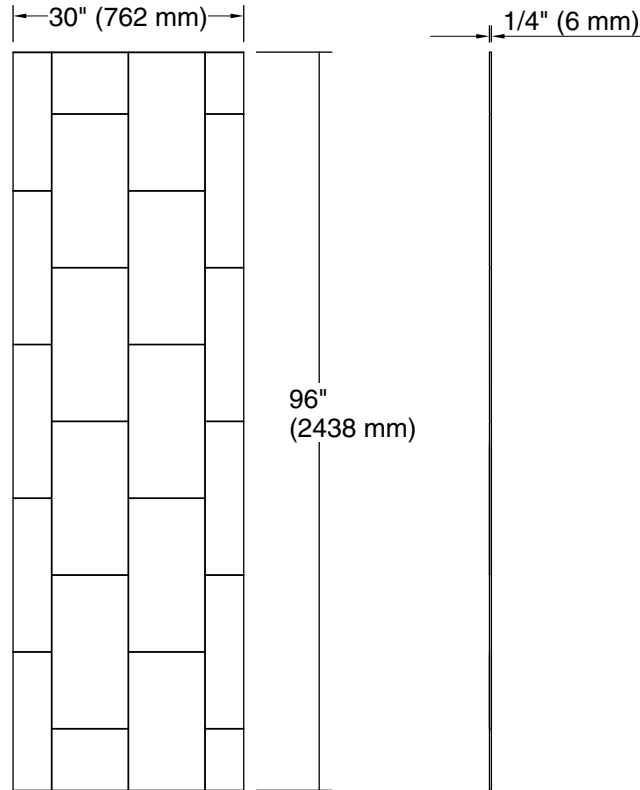

**Stoneridge™**  
96" x 30" right shower end wall with vertical block design  
design  
**K-39432-T10R**

### Technical Information

All product dimensions are nominal.

Weight: 50.73 lbs (23 kg)