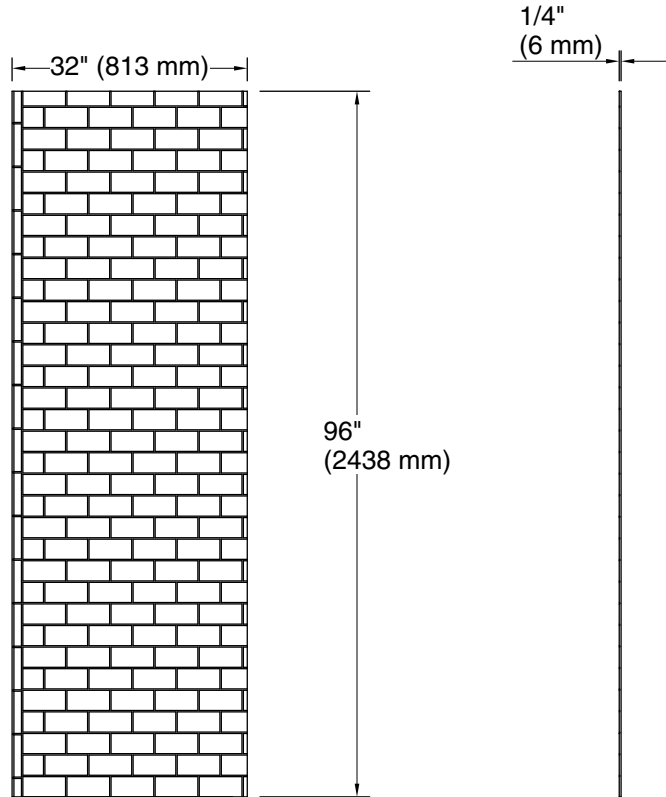

Technical Information

All product dimensions are nominal.

Weight: 53.21 lbs (24.1 kg)

Notes

Measure your actual product for rough-in details.

Install this product according to the installation instructions.