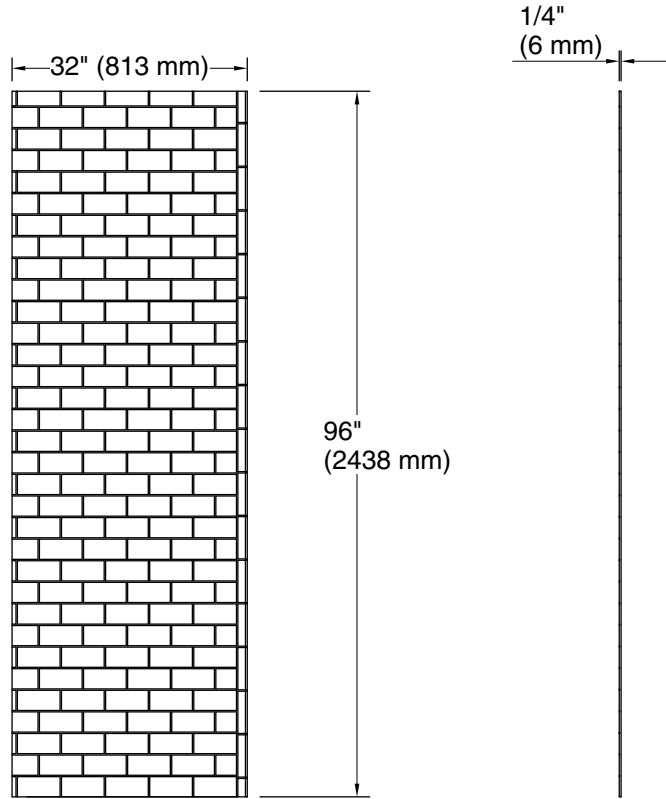

Stoneridge™
96" x 32" right shower end wall with subway tile design
K-39433-T06R

Technical Information

All product dimensions are nominal.

Weight: 53.21 lbs (24.1 kg)

Notes

Measure your actual product for rough-in details.