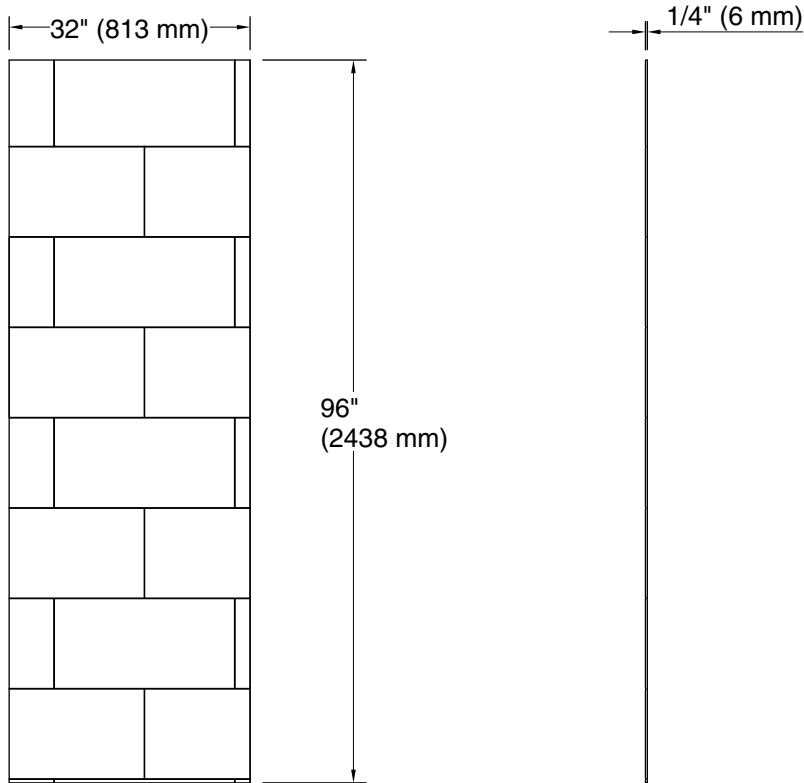

Stoneridge™

96" x 32" left shower end wall with large block design
K-39433-T07L

Features

- Modern large block design
- Matte finish complements any decor
- Factory-machined edges provide a finished look for walls without the need for trim
- Durable, nonporous walls are easy to clean and maintain
- Can be installed over existing bathing/showering walls for easy renovation projects
- Available in several distinct textures, each thoughtfully designed in a transitional style that blends classic and contemporary aesthetics
- Offered in a wide range of sizes to accommodate many design layouts and room dimensions
- Coordinates with other products in the Stoneridge™ collection

Technical Information

All product dimensions are nominal.

Weight: 54.12 lbs (24.5 kg)

Notes

Measure your actual product for rough-in details.

Install this product according to the installation instructions.