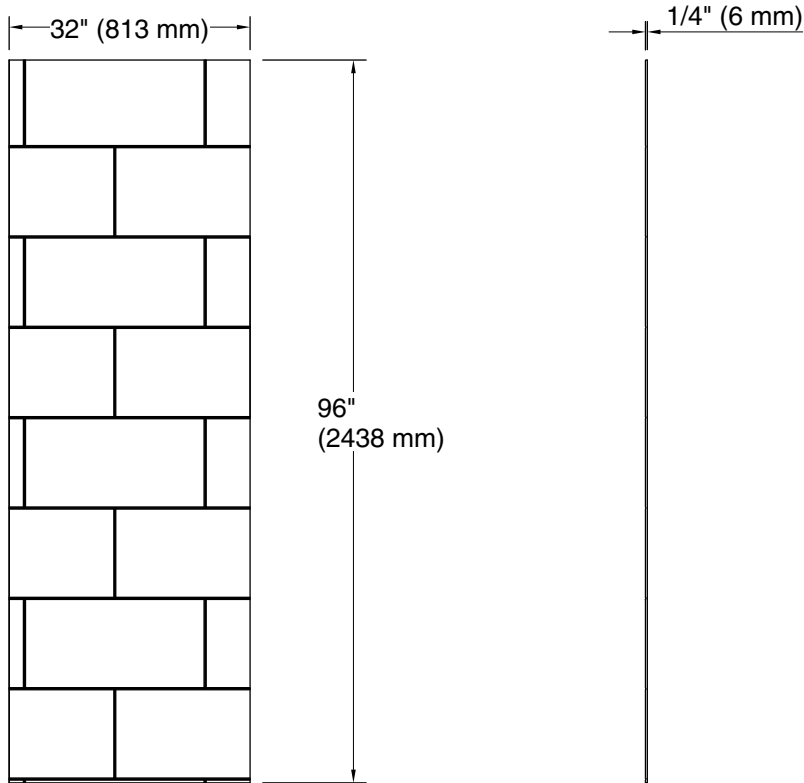

Technical Information

All product dimensions are nominal.

Weight: 54.12 lbs (24.5 kg)

Notes

Measure your actual product for rough-in details.

Install this product according to the installation instructions.