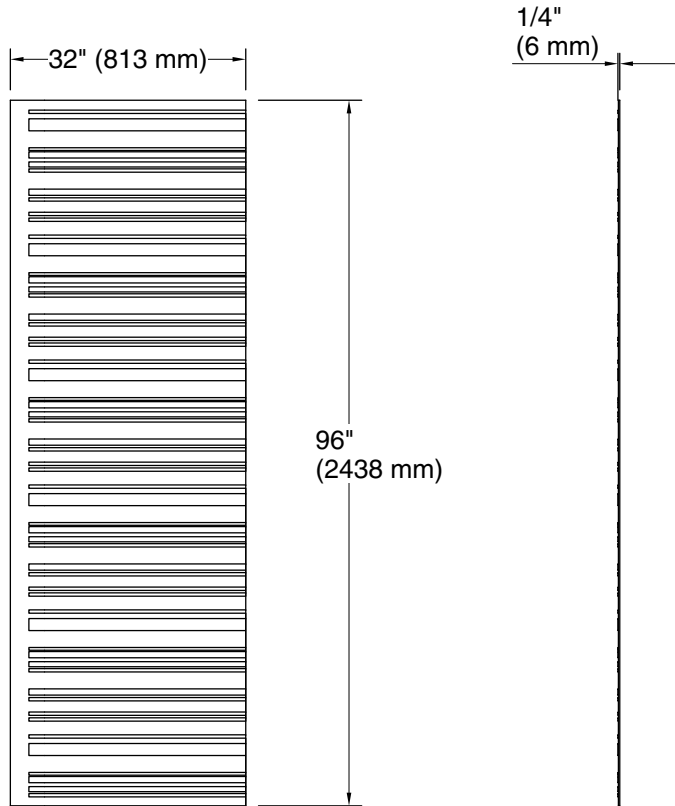

### Technical Information

All product dimensions are nominal.

Weight: 45.31 lbs (20.6 kg)

### Notes

Measure your actual product for rough-in details.

Install this product according to the installation instructions.