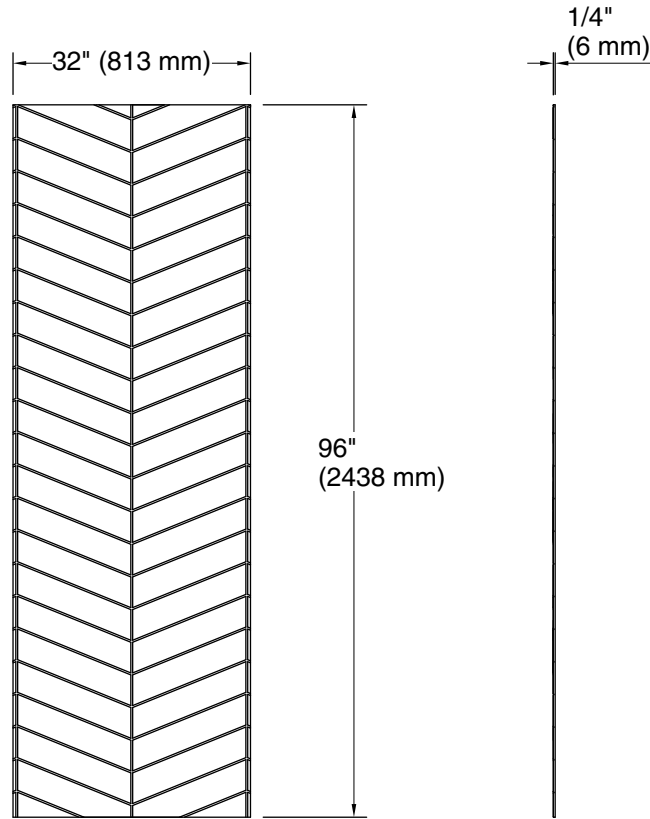

Technical Information

All product dimensions are nominal.

Weight: 53.77 lbs (24.4 kg)

Notes

Measure your actual product for rough-in details.

Install this product according to the installation instructions.