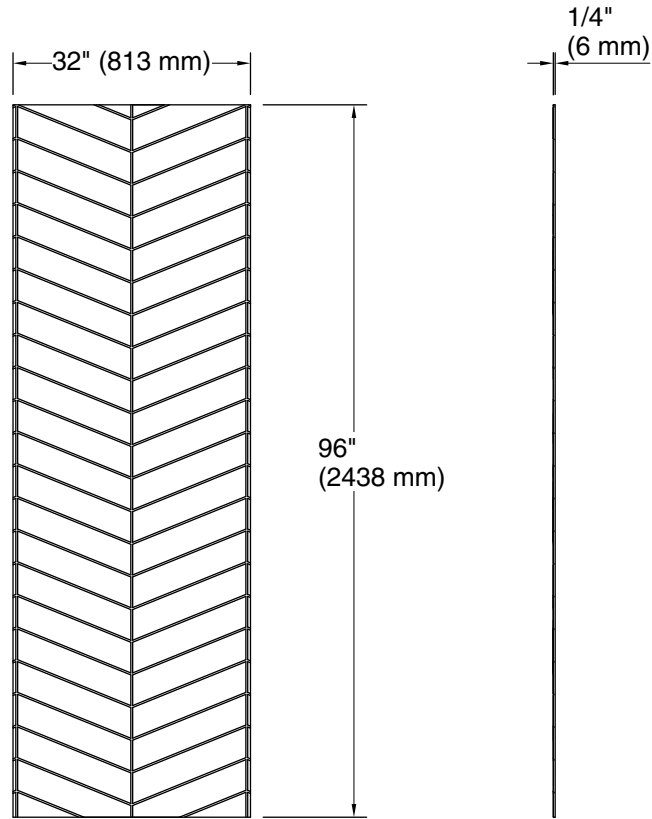

# Stoneridge™

96" x 32" right shower end wall with chevron design  
K-39433-T09R

### Technical Information

All product dimensions are nominal.

Weight: 53.77 lbs (24.4 kg)