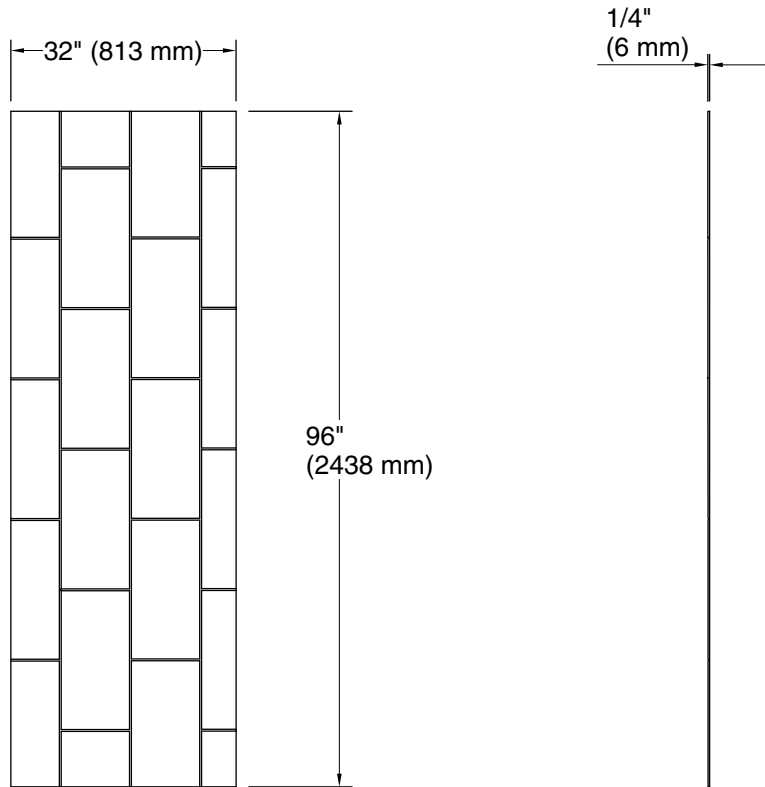

Stoneridge™
96" x 32" right shower end wall with vertical block design
design
K-39433-T10R

Features

- Modern vertical block design
- Matte finish complements any decor
- Factory-machined edges provide a finished look for walls without the need for trim
- Durable, nonporous walls are easy to clean and maintain
- Can be installed over existing bathing/showering walls for easy renovation projects
- Available in several distinct textures, each thoughtfully designed in a transitional style that blends classic and contemporary aesthetics
- Offered in a wide range of sizes to accommodate many design layouts and room dimensions
- Coordinates with other products in the Stoneridge™ collection

Stoneridge™
96" x 32" right shower end wall with vertical block design
design
K-39433-T10R

Technical Information

All product dimensions are nominal.

Weight: 54.12 lbs (24.5 kg)

Notes

Measure your actual product for rough-in details.