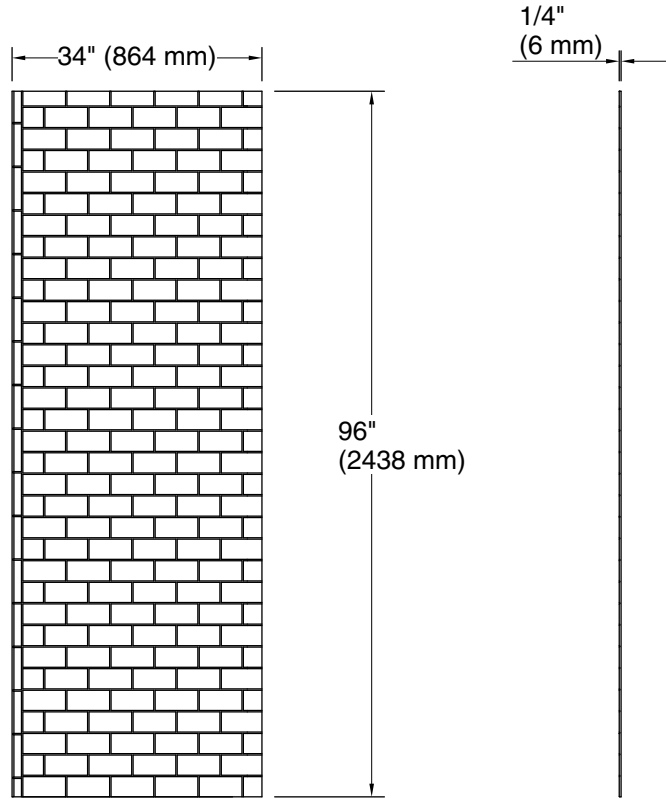

Technical Information

All product dimensions are nominal.

Weight: 56.57 lbs (25.7 kg)

Notes

Measure your actual product for rough-in details.

Install this product according to the installation instructions.