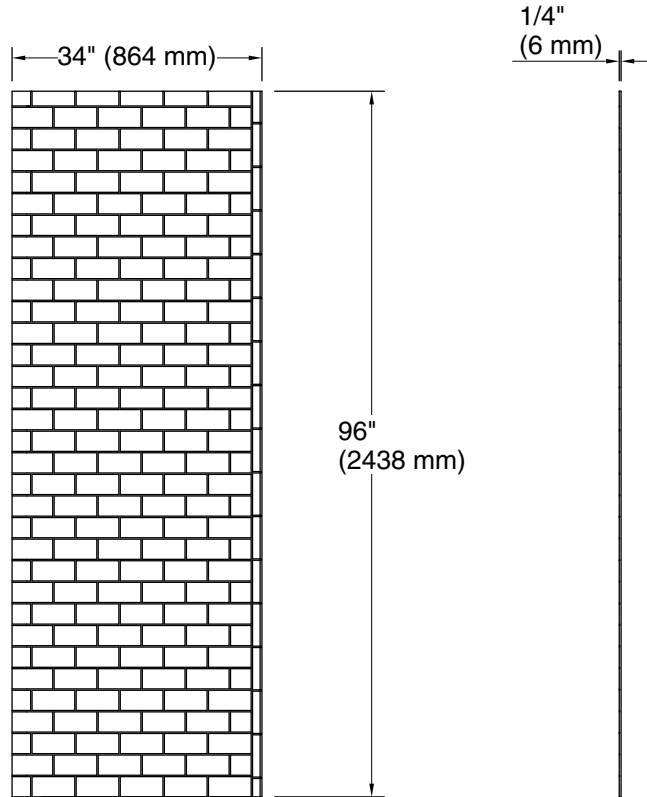

### Available Colors/Finishes

*Color tiles intended for reference only.*

Color	Code	Description
-------	------	-------------

	HW1	Honed White
---	-----	-------------

**Stoneridge™**  
96" x 34" right shower end wall with subway tile design  
**K-39434-T06R**

**Technical Information**

All product dimensions are nominal.

Weight: 56.57 lbs (25.7 kg)

**Notes**

Measure your actual product for rough-in details.

Install this product according to the installation instructions.