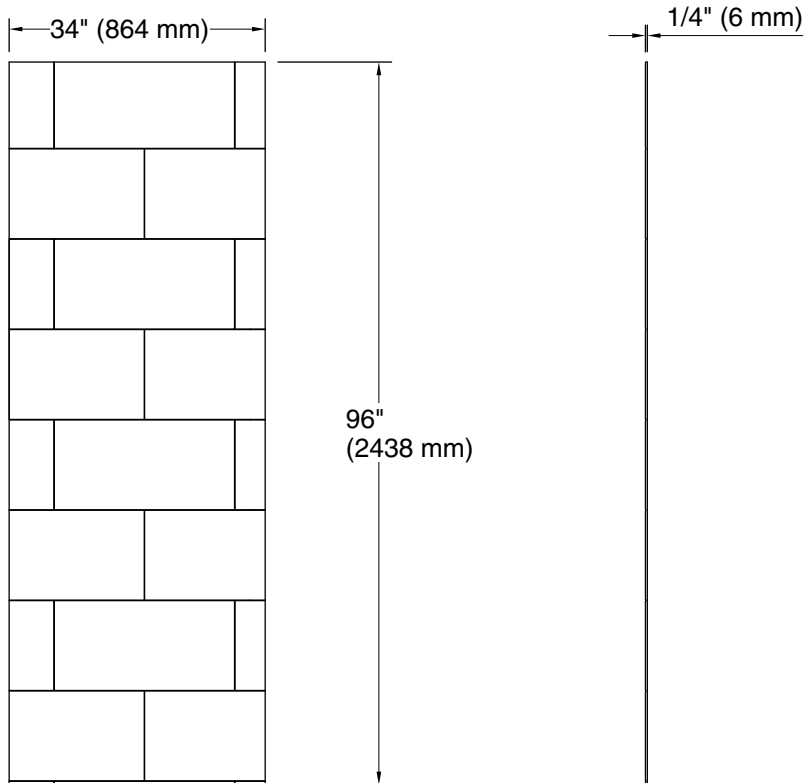

# Stoneridge™

96" x 34" left shower end wall with large block design  
K-39434-T07L

### Technical Information

All product dimensions are nominal.

Weight: 57.51 lbs (26.1 kg)