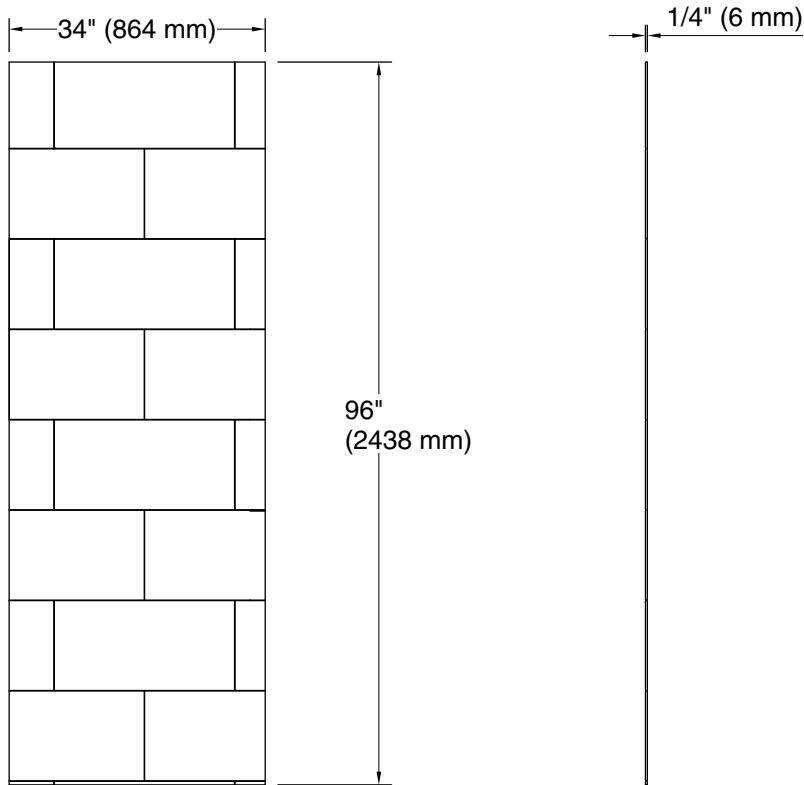

Stoneridge™
 96" x 34" right shower end wall with large block design
K-39434-T07R

Features

- Modern large block design
- Matte finish complements any decor
- Factory-machined edges provide a finished look for walls without the need for trim
- Durable, nonporous walls are easy to clean and maintain
- Can be installed over existing bathing/showering walls for easy renovation projects
- Available in several distinct textures, each thoughtfully designed in a transitional style that blends classic and contemporary aesthetics
- Offered in a wide range of sizes to accommodate many design layouts and room dimensions
- Coordinates with other products in the Stoneridge™ collection

See website for detailed warranty information.

Available Colors/Finishes

Color tiles intended for reference only.

Color	Code	Description
	HW1	Honed White

Technical Information

All product dimensions are nominal.

Weight: 57.51 lbs (26.1 kg)

Notes

Measure your actual product for rough-in details.

Install this product according to the installation instructions.