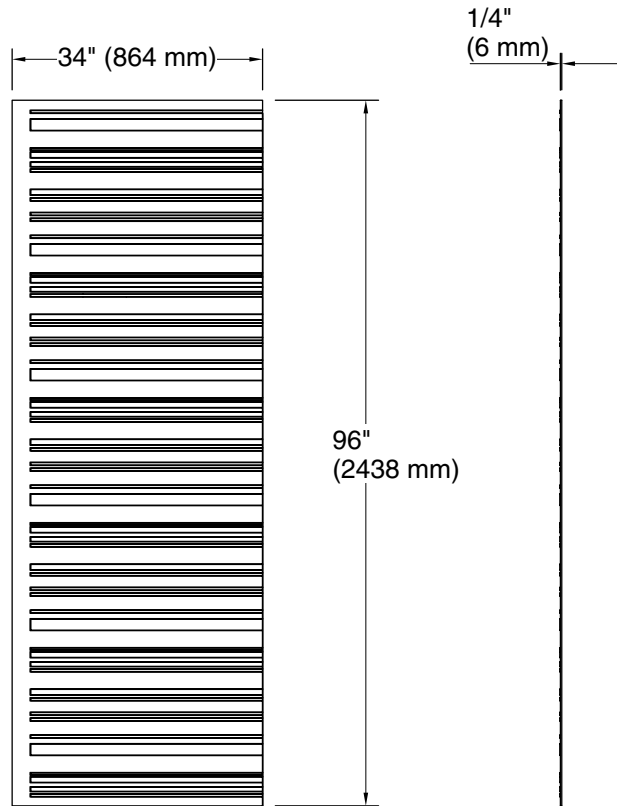

Technical Information

All product dimensions are nominal.

Weight: 48.16 lbs (21.8 kg)

Notes

Measure your actual product for rough-in details.

Install this product according to the installation instructions.