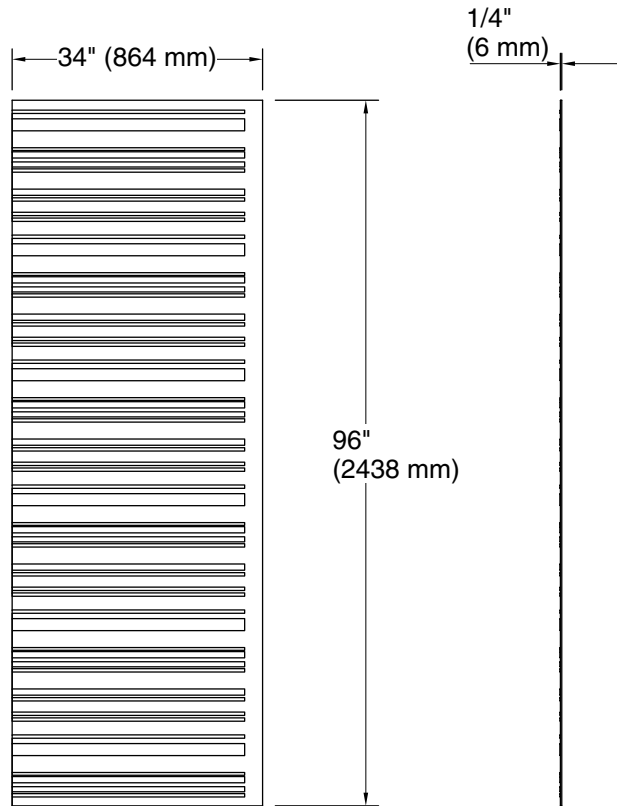

Technical Information

All product dimensions are nominal.

Weight: 48.16 lbs (21.8 kg)

Notes

Measure your actual product for rough-in details.

Install this product according to the installation instructions.