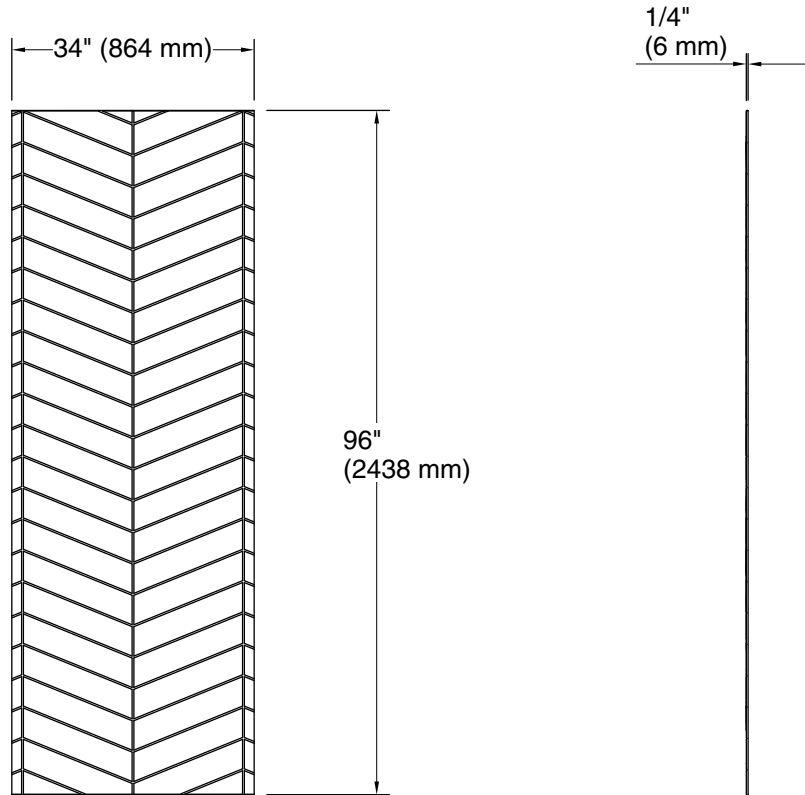

Technical Information

All product dimensions are nominal.

Weight: 57.14 lbs (25.9 kg)

Notes

Measure your actual product for rough-in details.

Install this product according to the installation instructions.