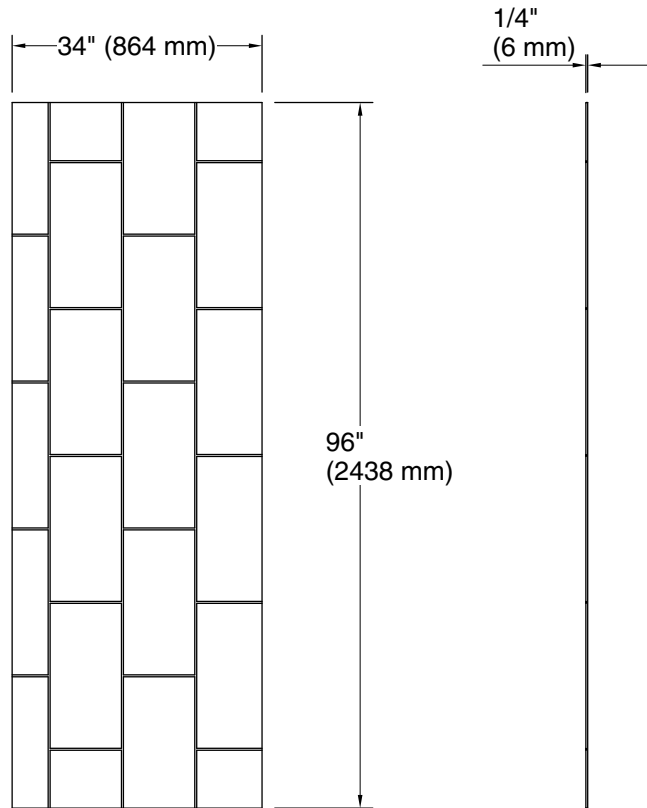

Stoneridge™

96" x 34" left shower end wall with vertical block design
design
K-39434-T10L

Features

- Modern vertical block design
- Matte finish complements any decor
- Factory-machined edges provide a finished look for walls without the need for trim
- Durable, nonporous walls are easy to clean and maintain
- Can be installed over existing bathing/showering walls for easy renovation projects
- Available in several distinct textures, each thoughtfully designed in a transitional style that blends classic and contemporary aesthetics
- Offered in a wide range of sizes to accommodate many design layouts and room dimensions
- Coordinates with other products in the Stoneridge™ collection

See website for detailed warranty information.

Available Colors/Finishes

Color tiles intended for reference only.

Color	Code	Description
	HW1	Honed White

Stoneridge™
96" x 34" left shower end wall with vertical block design
design
K-39434-T10L

Technical Information

All product dimensions are nominal.

Weight: 57.52 lbs (26.1 kg)

Notes

Measure your actual product for rough-in details.

Install this product according to the installation instructions.