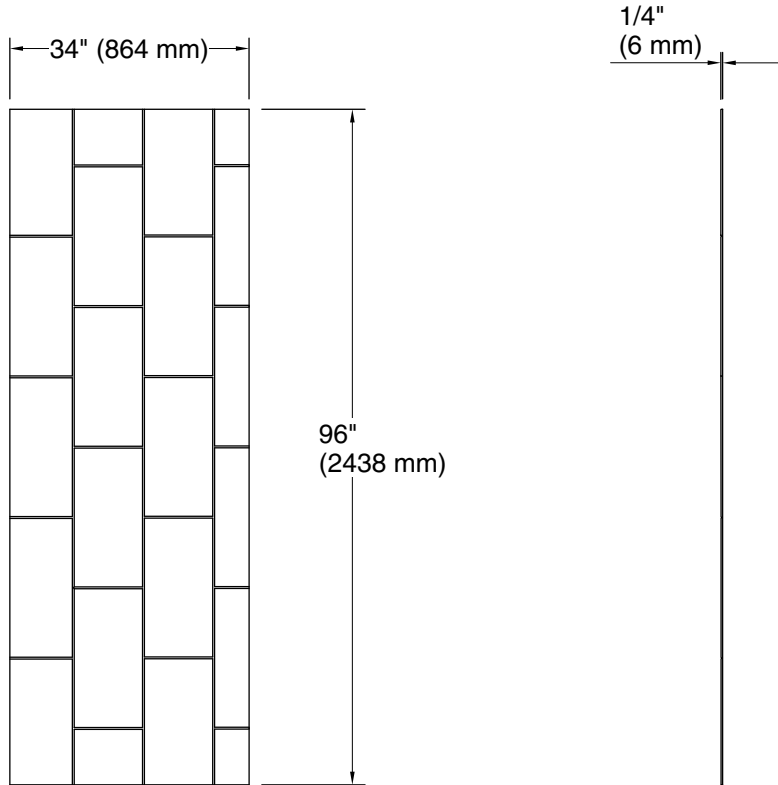

Stoneridge™
96" x 34" right shower end wall with vertical block design
design
K-39434-T10R

Features

- Modern vertical block design
- Matte finish complements any decor
- Factory-machined edges provide a finished look for walls without the need for trim
- Durable, nonporous walls are easy to clean and maintain
- Can be installed over existing bathing/showering walls for easy renovation projects
- Available in several distinct textures, each thoughtfully designed in a transitional style that blends classic and contemporary aesthetics
- Offered in a wide range of sizes to accommodate many design layouts and room dimensions
- Coordinates with other products in the Stoneridge™ collection

Stoneridge™
96" x 34" right shower end wall with vertical block design
design
K-39434-T10R

Technical Information

All product dimensions are nominal.

Weight: 57.52 lbs (26.1 kg)

Notes

Measure your actual product for rough-in details.