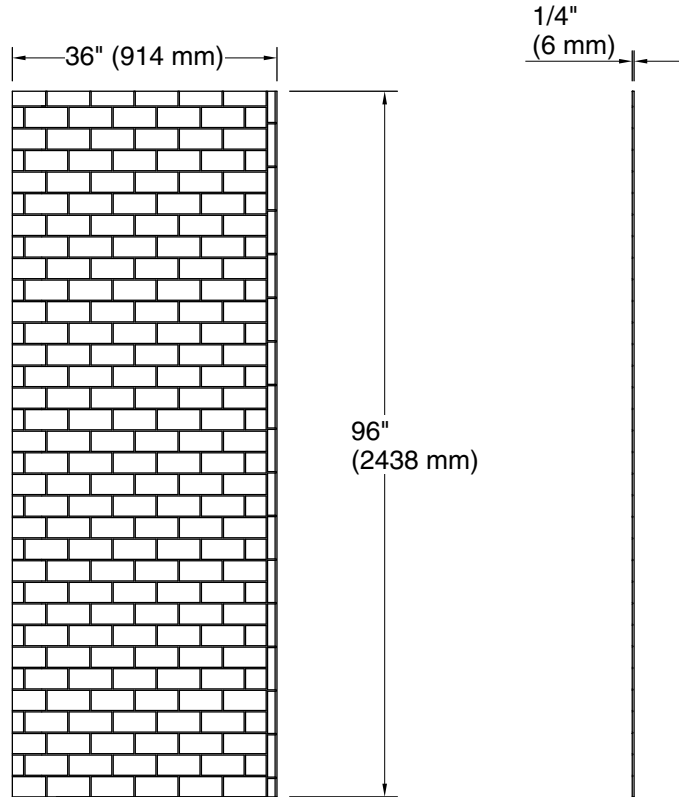

### Technical Information

All product dimensions are nominal.

Weight: 59.89 lbs (27.2 kg)