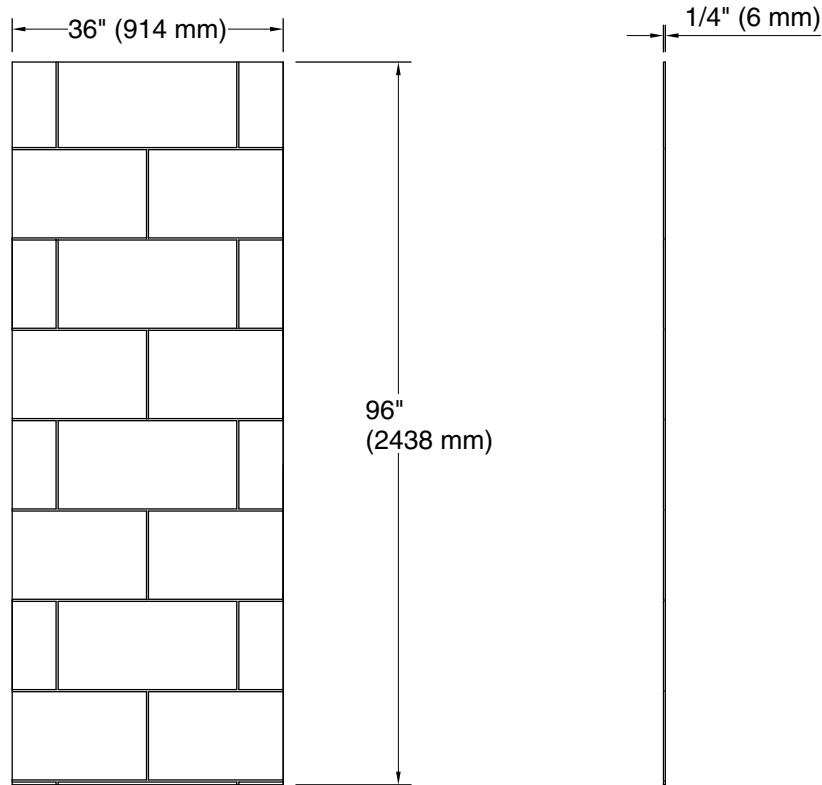

Technical Information

All product dimensions are nominal.

Weight: 60.9 lbs (27.6 kg)

Notes

Measure your actual product for rough-in details.

Install this product according to the installation instructions.