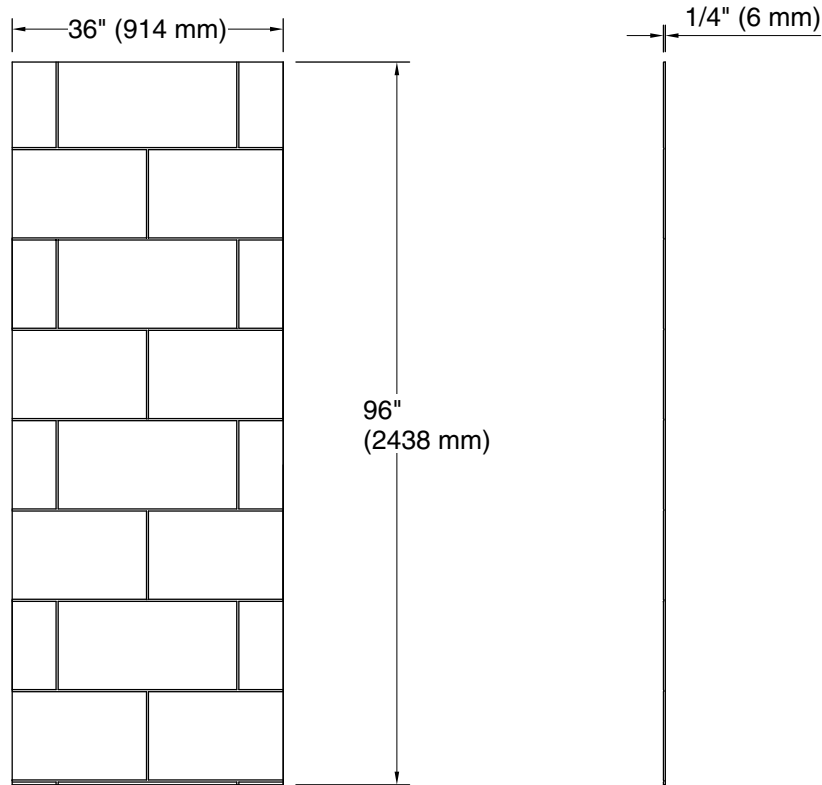

Technical Information

All product dimensions are nominal.

Weight: 60.9 lbs (27.6 kg)

Notes

Measure your actual product for rough-in details.

Install this product according to the installation instructions.