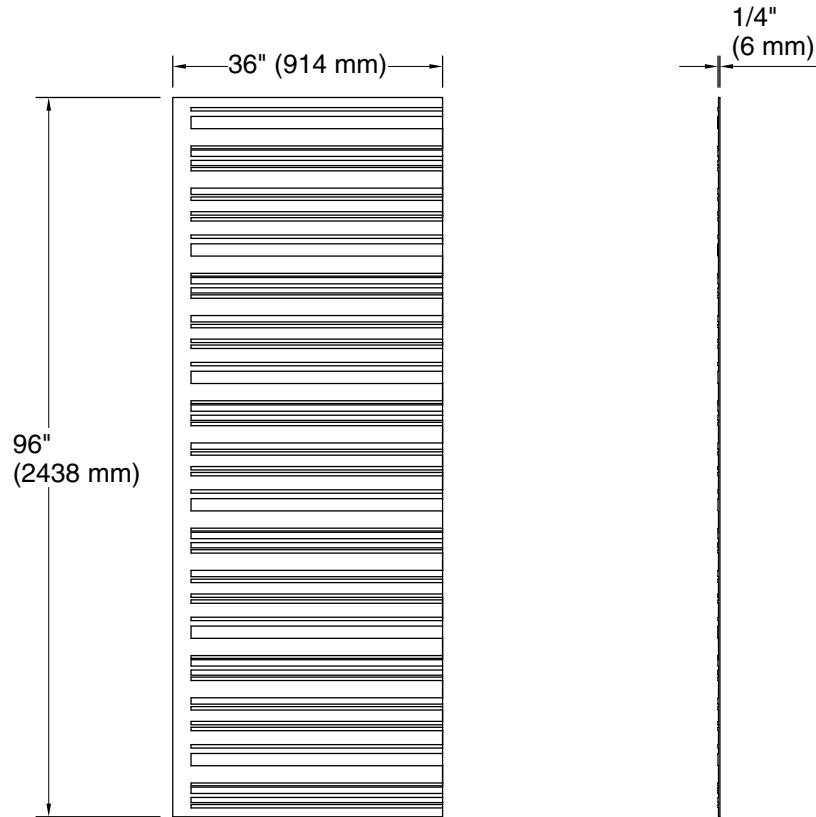

Features

- Modern linear design
- Matte finish complements any decor
- Factory-machined edges provide a finished look for walls without the need for trim
- Durable, nonporous walls are easy to clean and maintain
- Can be installed over existing bathing/showering walls for easy renovation projects
- Available in several distinct textures, each thoughtfully designed in a transitional style that blends classic and contemporary aesthetics
- Offered in a wide range of sizes to accommodate many design layouts and room dimensions
- Coordinates with other products in the Stoneridge™ collection

Technical Information

All product dimensions are nominal.

Weight: 51.02 lbs (23.1 kg)

Notes

Measure your actual product for rough-in details.

Install this product according to the installation instructions.