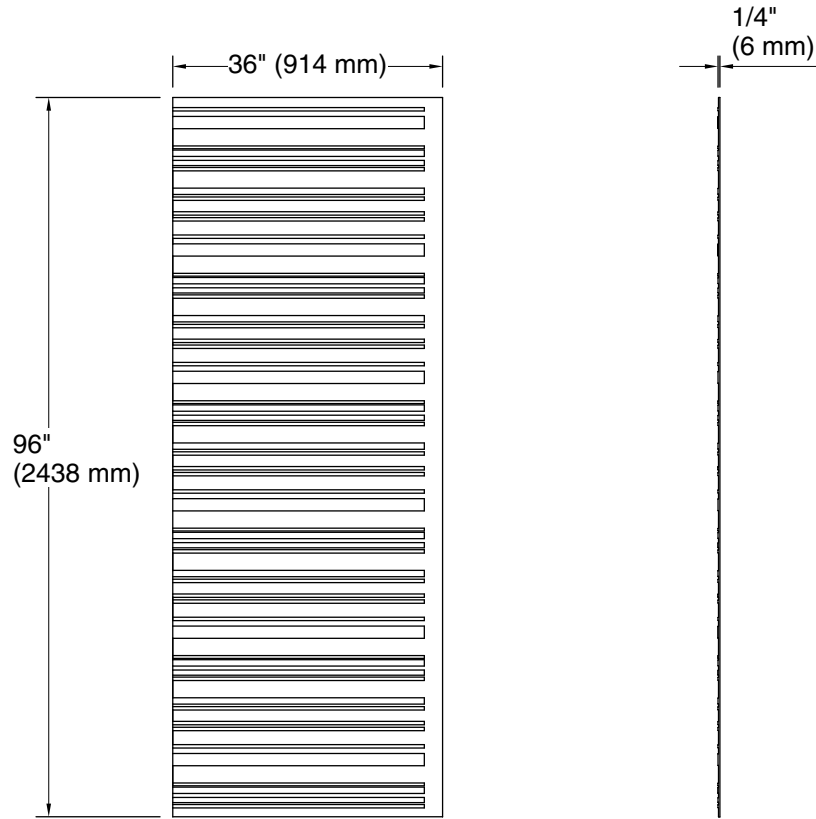

Features

- Modern linear design
- Matte finish complements any decor
- Factory-machined edges provide a finished look for walls without the need for trim
- Durable, nonporous walls are easy to clean and maintain
- Can be installed over existing bathing/showering walls for easy renovation projects
- Available in several distinct textures, each thoughtfully designed in a transitional style that blends classic and contemporary aesthetics
- Offered in a wide range of sizes to accommodate many design layouts and room dimensions
- Coordinates with other products in the Stoneridge™ collection

Technical Information

All product dimensions are nominal.

Weight: 51.02 lbs (23.1 kg)

Notes

Measure your actual product for rough-in details.

Install this product according to the installation instructions.