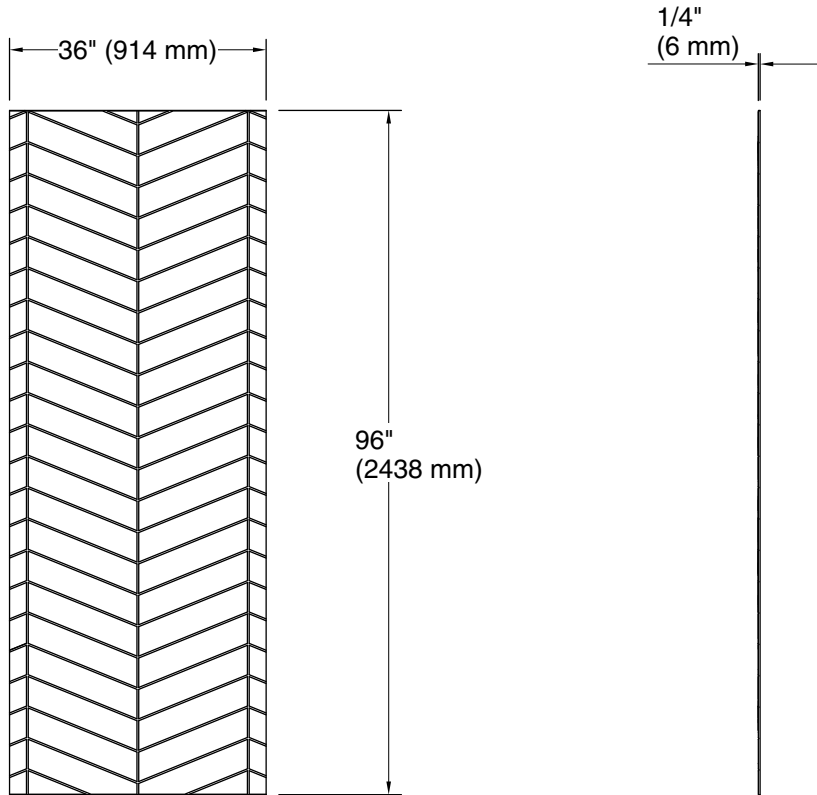

Technical Information

All product dimensions are nominal.

Weight: 60.51 lbs (27.4 kg)

Notes

Measure your actual product for rough-in details.

Install this product according to the installation instructions.