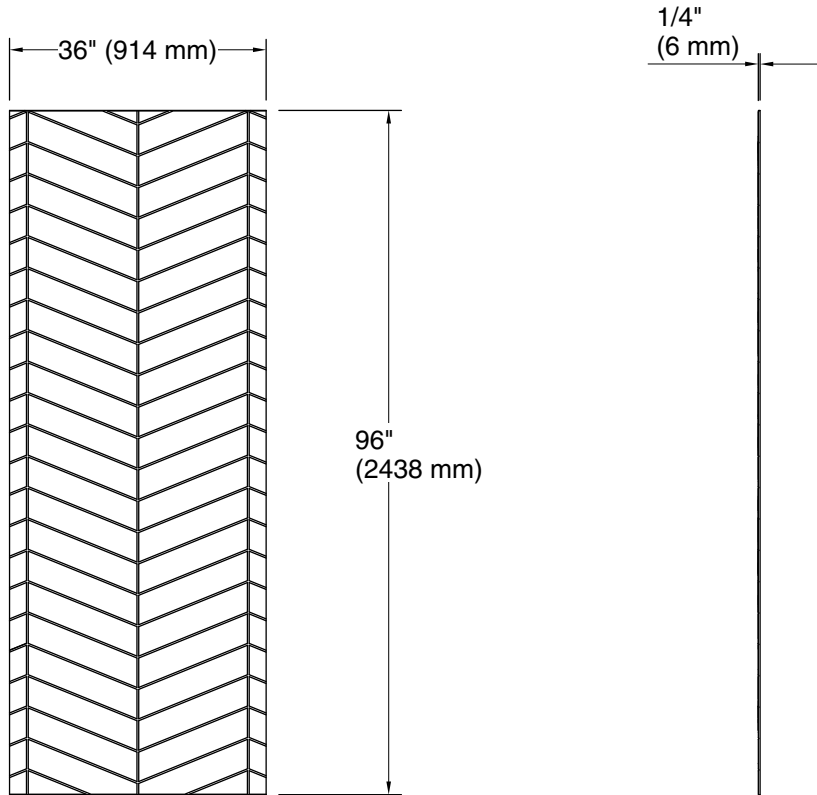

# Stoneridge™

96" x 36" right shower end wall with chevron design  
K-39435-T09R

### Technical Information

All product dimensions are nominal.

Weight: 60.51 lbs (27.4 kg)