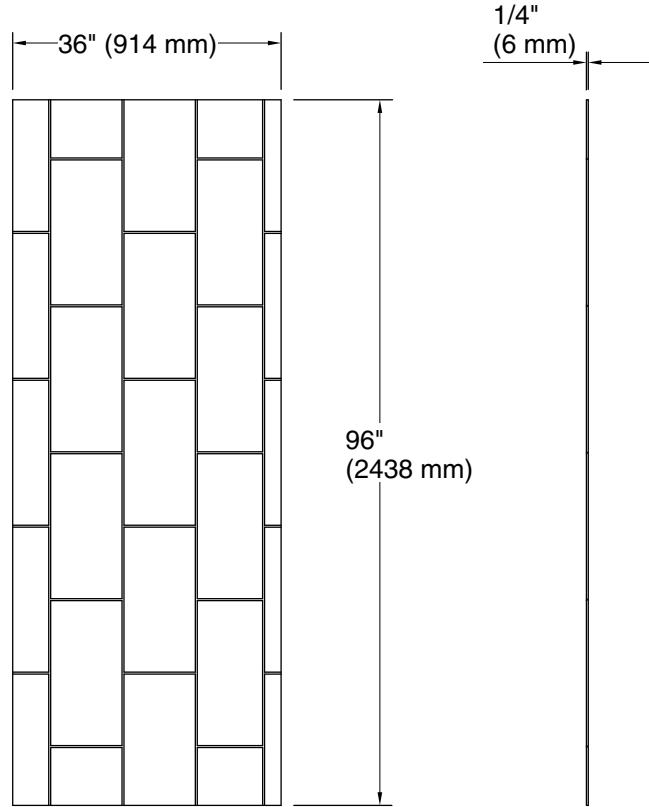

Stoneridge™

96" x 36" left shower end wall with vertical block design
design
K-39435-T10L

Features

- Modern vertical block design
- Matte finish complements any decor
- Factory-machined edges provide a finished look for walls without the need for trim
- Durable, nonporous walls are easy to clean and maintain
- Can be installed over existing bathing/showering walls for easy renovation projects
- Available in several distinct textures, each thoughtfully designed in a transitional style that blends classic and contemporary aesthetics
- Offered in a wide range of sizes to accommodate many design layouts and room dimensions
- Coordinates with other products in the Stoneridge™ collection

See website for detailed warranty information.

Available Colors/Finishes

Color tiles intended for reference only.

Color Code Description

	HW1	Honed White
--	-----	-------------

Stoneridge™
96" x 36" left shower end wall with vertical block design
design
K-39435-T10L

Technical Information

All product dimensions are nominal.

Weight: 60.84 lbs (27.6 kg)

Notes

Measure your actual product for rough-in details.

Install this product according to the installation instructions.