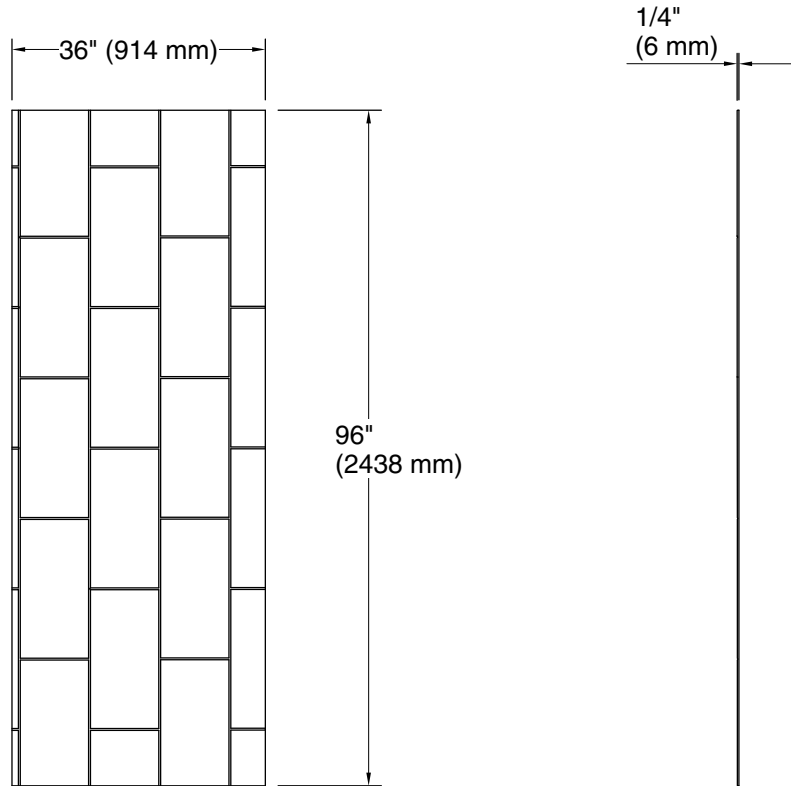

Stoneridge™

96" x 36" right shower end wall with vertical block design

K-39435-T10R

Features

- Modern vertical block design
- Matte finish complements any decor
- Factory-machined edges provide a finished look for walls without the need for trim
- Durable, nonporous walls are easy to clean and maintain
- Can be installed over existing bathing/showering walls for easy renovation projects
- Available in several distinct textures, each thoughtfully designed in a transitional style that blends classic and contemporary aesthetics
- Offered in a wide range of sizes to accommodate many design layouts and room dimensions
- Coordinates with other products in the Stoneridge™ collection

Stoneridge™
96" x 36" right shower end wall with vertical block design
design
K-39435-T10R

Technical Information

All product dimensions are nominal.

Weight: 60.84 lbs (27.6 kg)

Notes

Measure your actual product for rough-in details.