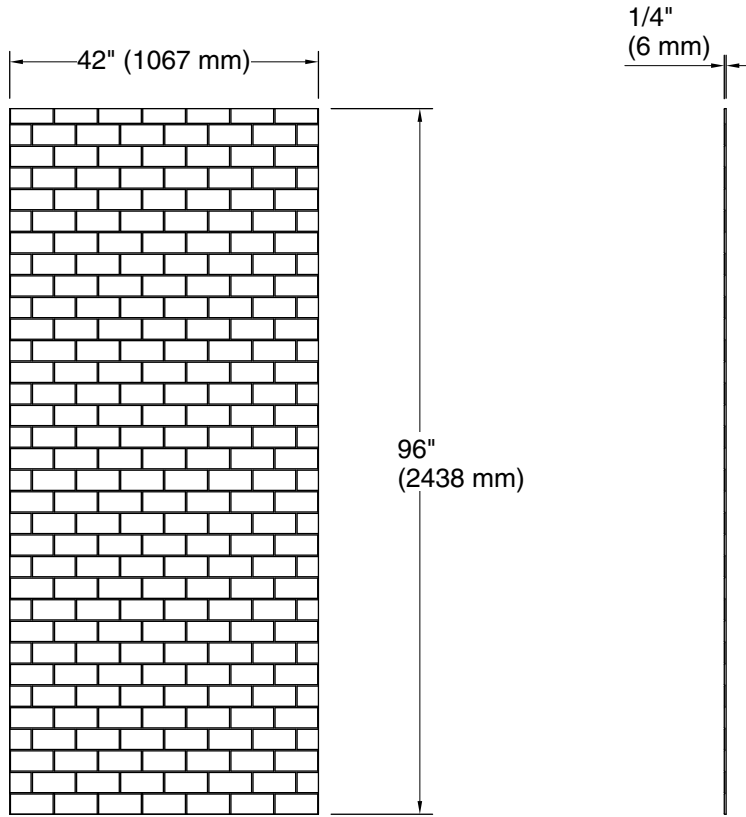

Technical Information

All product dimensions are nominal.

Weight: 70 lbs (31.8 kg)

Notes

Measure your actual product for rough-in details.

Install this product according to the installation instructions.