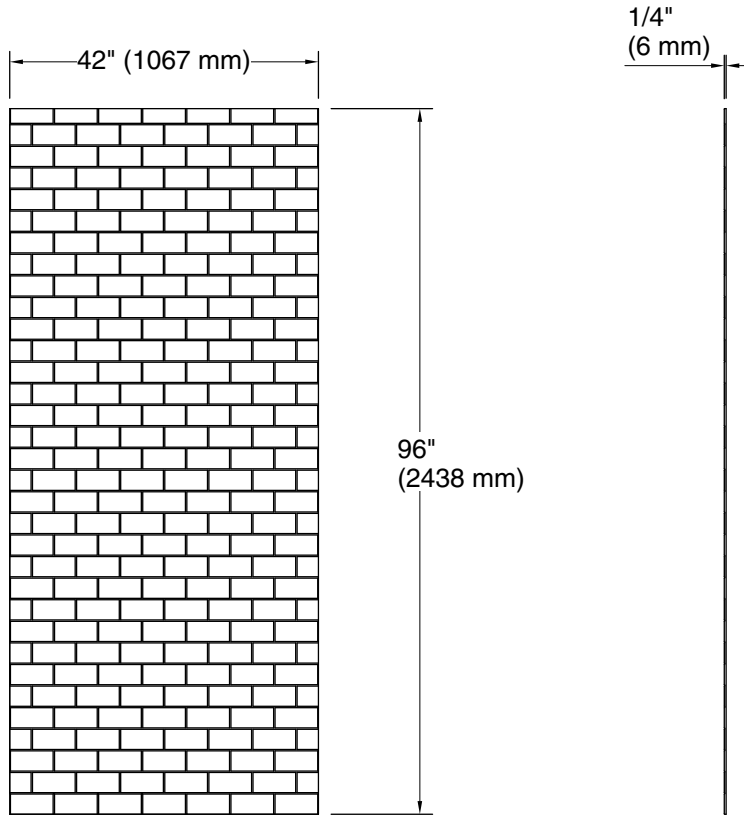

## Available Colors/Finishes

*Color tiles intended for reference only.*

Color	Code	Description
-------	------	-------------

	HW1	Honed White
---	-----	-------------

**Stoneridge™**  
96" x 42" right shower end wall with subway tile design  
**K-39436-T06R**

**Technical Information**

All product dimensions are nominal.

Weight: 70 lbs (31.8 kg)

**Notes**

Measure your actual product for rough-in details.

Install this product according to the installation instructions.