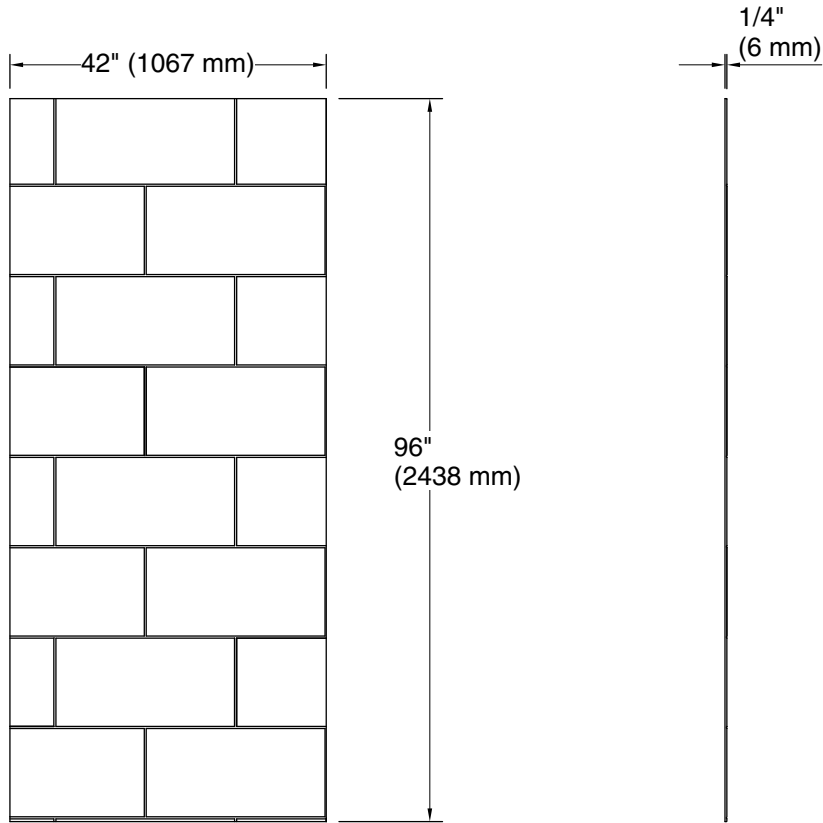

Stoneridge™

96" x 42" left shower end wall with large block design
K-39436-T07L

Features

- Modern large block design
- Matte finish complements any decor
- Factory-machined edges provide a finished look for walls without the need for trim
- Durable, nonporous walls are easy to clean and maintain
- Can be installed over existing bathing/showering walls for easy renovation projects
- Available in several distinct textures, each thoughtfully designed in a transitional style that blends classic and contemporary aesthetics
- Offered in a wide range of sizes to accommodate many design layouts and room dimensions
- Coordinates with other products in the Stoneridge™ collection

Technical Information

All product dimensions are nominal.

Weight: 71.05 lbs (32.2 kg)

Notes

Measure your actual product for rough-in details.

Install this product according to the installation instructions.