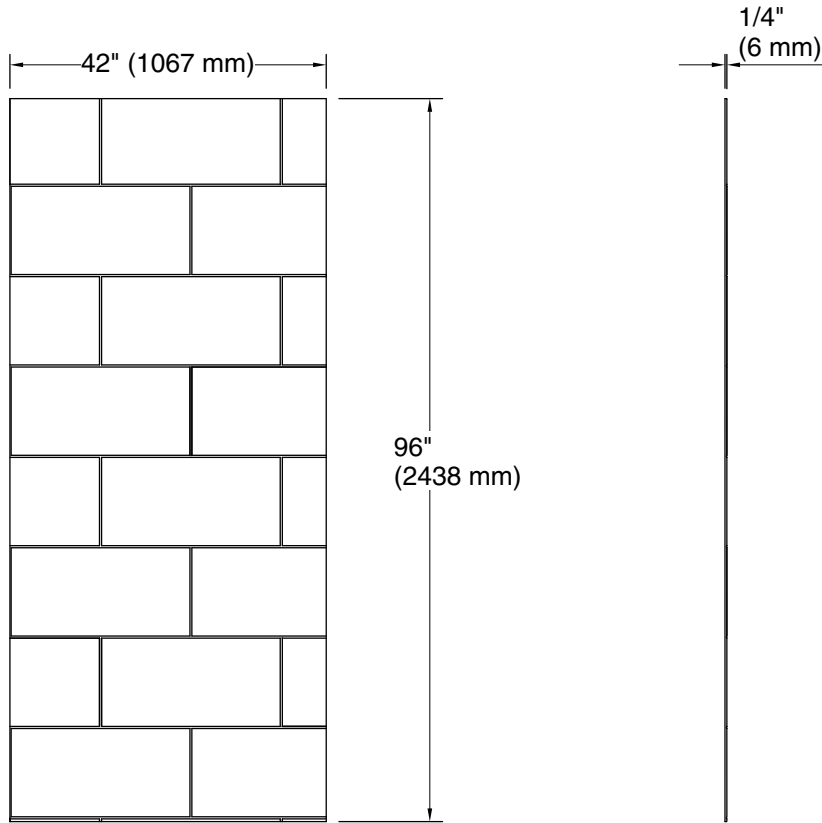

Stoneridge™

96" x 42" right shower end wall with large block design
K-39436-T07R

Features

- Modern large block design
- Matte finish complements any decor
- Factory-machined edges provide a finished look for walls without the need for trim
- Durable, nonporous walls are easy to clean and maintain
- Can be installed over existing bathing/showering walls for easy renovation projects
- Available in several distinct textures, each thoughtfully designed in a transitional style that blends classic and contemporary aesthetics
- Offered in a wide range of sizes to accommodate many design layouts and room dimensions
- Coordinates with other products in the Stoneridge™ collection

Technical Information

All product dimensions are nominal.

Weight: 71.05 lbs (32.2 kg)

Notes

Measure your actual product for rough-in details.

Install this product according to the installation instructions.