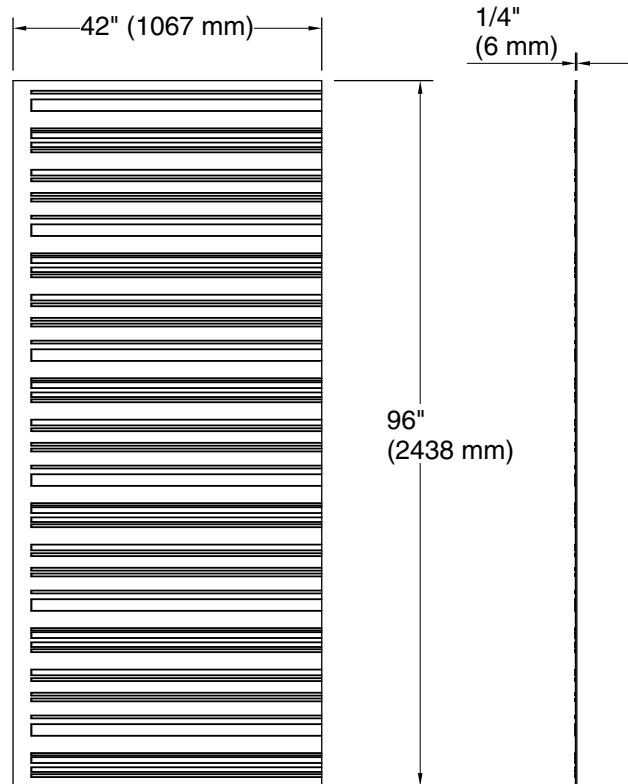

Technical Information

All product dimensions are nominal.

Weight: 59.58 lbs (27 kg)

Notes

Measure your actual product for rough-in details.

Install this product according to the installation instructions.