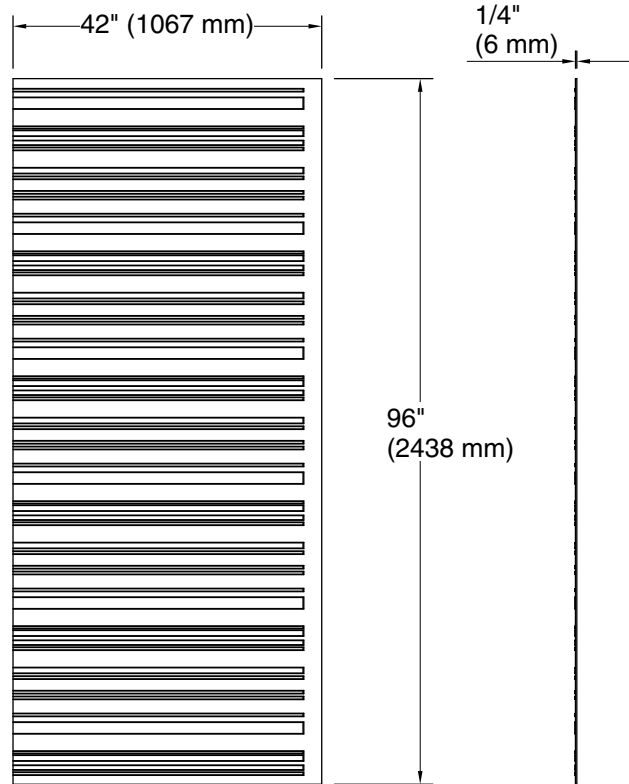

Features

- Modern linear design
- Matte finish complements any decor
- Factory-machined edges provide a finished look for walls without the need for trim
- Durable, nonporous walls are easy to clean and maintain
- Can be installed over existing bathing/showering walls for easy renovation projects
- Available in several distinct textures, each thoughtfully designed in a transitional style that blends classic and contemporary aesthetics
- Offered in a wide range of sizes to accommodate many design layouts and room dimensions
- Coordinates with other products in the Stoneridge™ collection

Technical Information

All product dimensions are nominal.

Weight: 59.58 lbs (27 kg)

Notes

Measure your actual product for rough-in details.

Install this product according to the installation instructions.