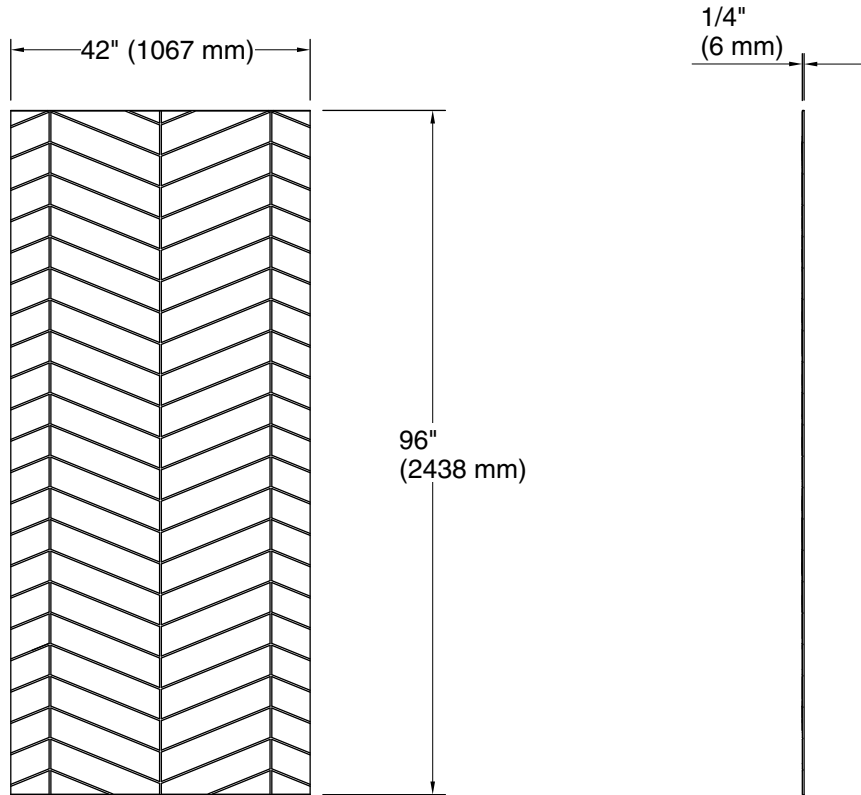

### Technical Information

All product dimensions are nominal.

Weight: 70.63 lbs (32 kg)