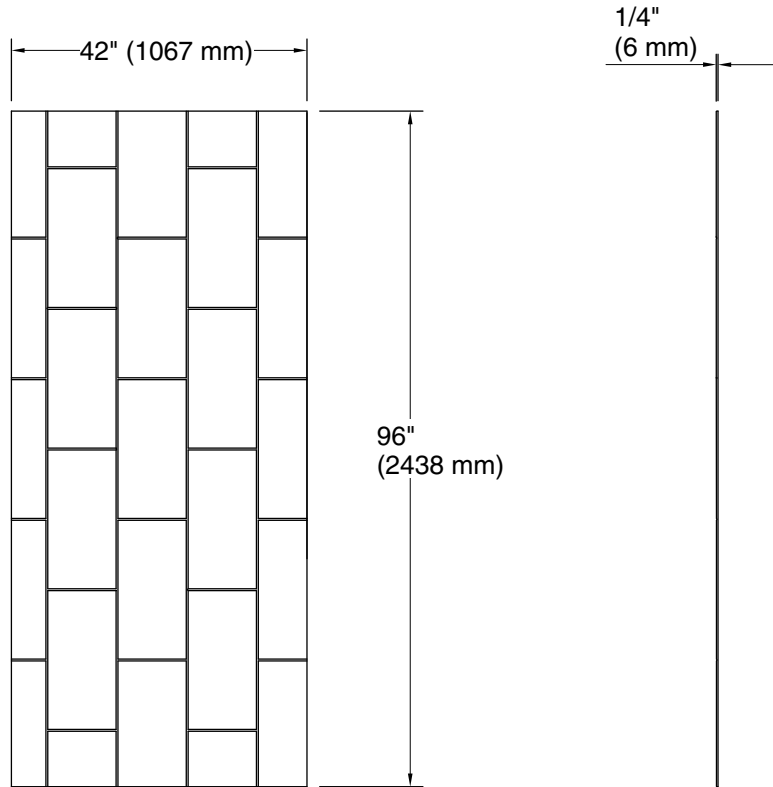

Stoneridge™
96" x 42" left shower end wall with vertical block
design
K-39436-T10L

Features

- Modern vertical block design
- Matte finish complements any decor
- Factory-machined edges provide a finished look for walls without the need for trim
- Durable, nonporous walls are easy to clean and maintain
- Can be installed over existing bathing/showering walls for easy renovation projects
- Available in several distinct textures, each thoughtfully designed in a transitional style that blends classic and contemporary aesthetics
- Offered in a wide range of sizes to accommodate many design layouts and room dimensions
- Coordinates with other products in the Stoneridge™ collection

Stoneridge™
96" x 42" left shower end wall with vertical block design
design
K-39436-T10L

Technical Information

All product dimensions are nominal.

Weight: 71.03 lbs (32.2 kg)

Notes

Measure your actual product for rough-in details.