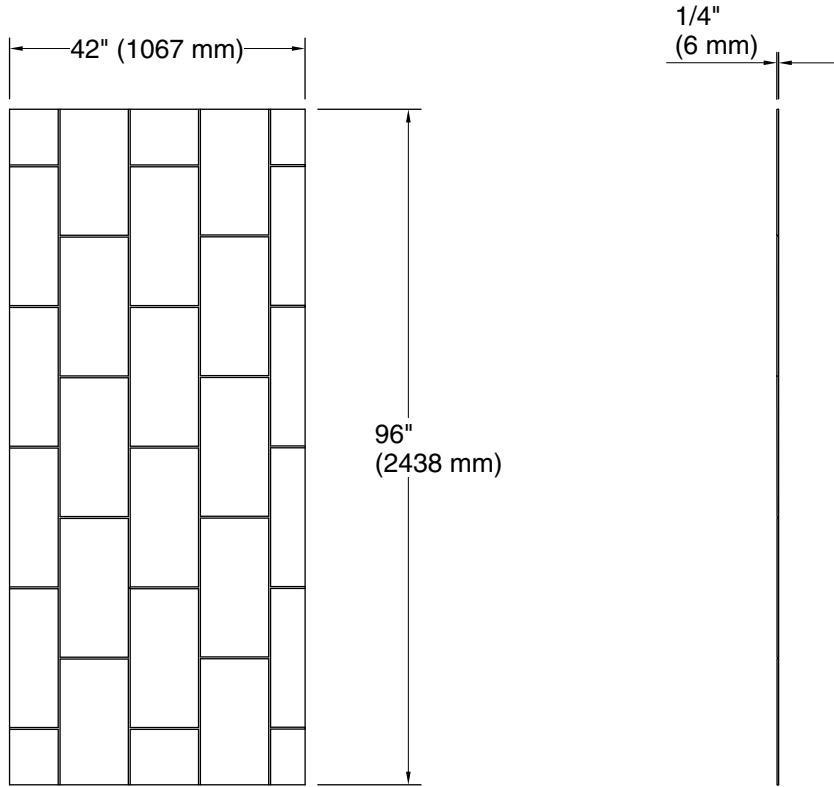

Stoneridge™
96" x 42" right shower end wall with vertical block design
design
K-39436-T10R

Features

- Modern vertical block design
- Matte finish complements any decor
- Factory-machined edges provide a finished look for walls without the need for trim
- Durable, nonporous walls are easy to clean and maintain
- Can be installed over existing bathing/showering walls for easy renovation projects
- Available in several distinct textures, each thoughtfully designed in a transitional style that blends classic and contemporary aesthetics
- Offered in a wide range of sizes to accommodate many design layouts and room dimensions
- Coordinates with other products in the Stoneridge™ collection

Stoneridge™
96" x 42" right shower end wall with vertical block design
design
K-39436-T10R

Technical Information

All product dimensions are nominal.

Weight: 71.03 lbs (32.2 kg)

Notes

Measure your actual product for rough-in details.