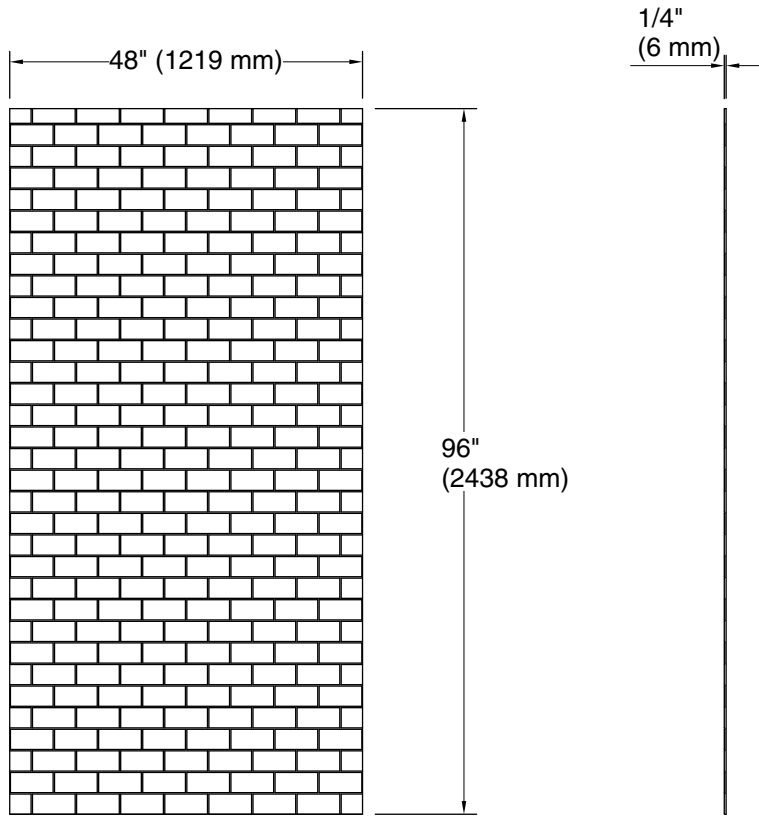

Stoneridge™
96" x 48" shower back wall with subway tile design
K-39437-T06

Technical Information

All product dimensions are nominal.

Weight: 70 lbs (31.8 kg)

Notes

Measure your actual product for rough-in details.