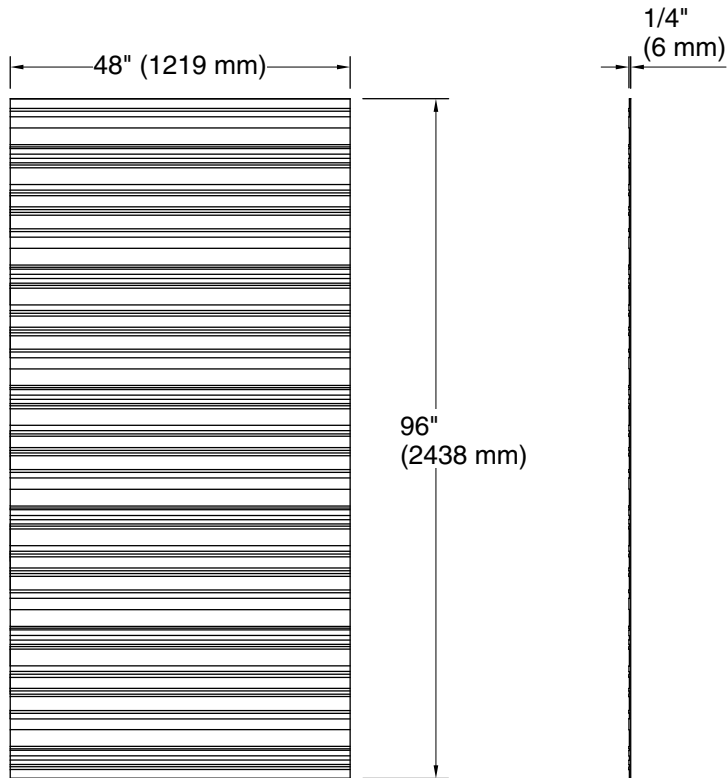

Stoneridge™
96" x 48" shower back wall with linear design
K-39437-T08

Technical Information

All product dimensions are nominal.

Weight: 68.53 lbs (31.1 kg)

Notes

Measure your actual product for rough-in details.