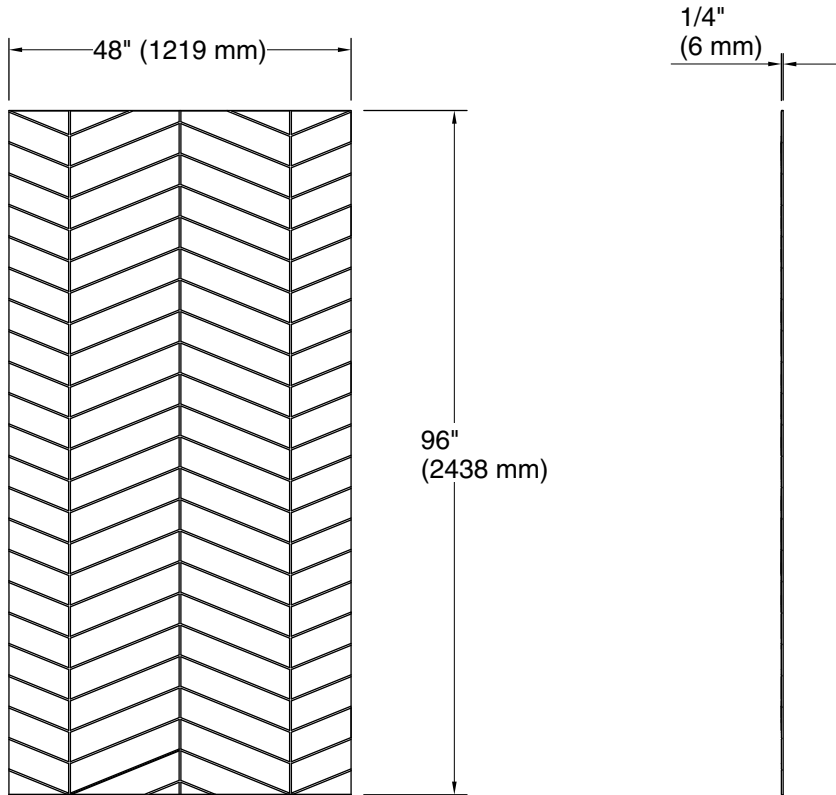

### Technical Information

All product dimensions are nominal.

Weight: 80.74 lbs (36.6 kg)