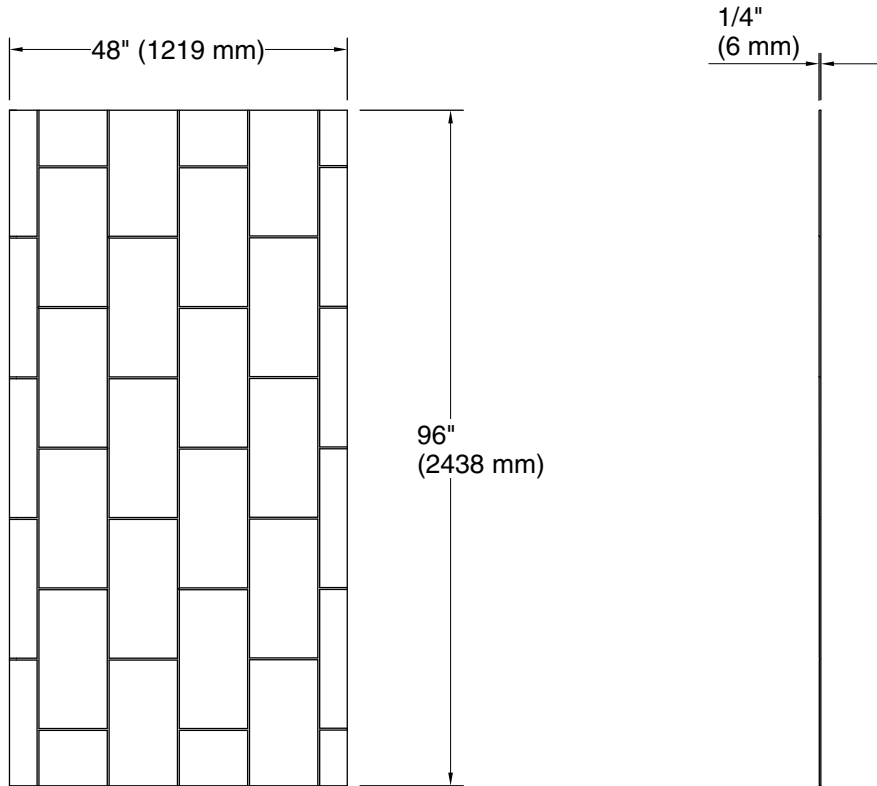

Features

- Modern vertical block design
- Matte finish complements any decor
- Factory-machined edges provide a finished look for walls without the need for trim
- Durable, nonporous walls are easy to clean and maintain
- Can be installed over existing bathing/showering walls for easy renovation projects
- Available in several distinct textures, each thoughtfully designed in a transitional style that blends classic and contemporary aesthetics
- Offered in a wide range of sizes to accommodate many design layouts and room dimensions
- Coordinates with other products in the Stoneridge™ collection

Technical Information

All product dimensions are nominal.

Weight: 80.74 lbs (36.6 kg)

Notes

Measure your actual product for rough-in details.

Install this product according to the installation instructions.