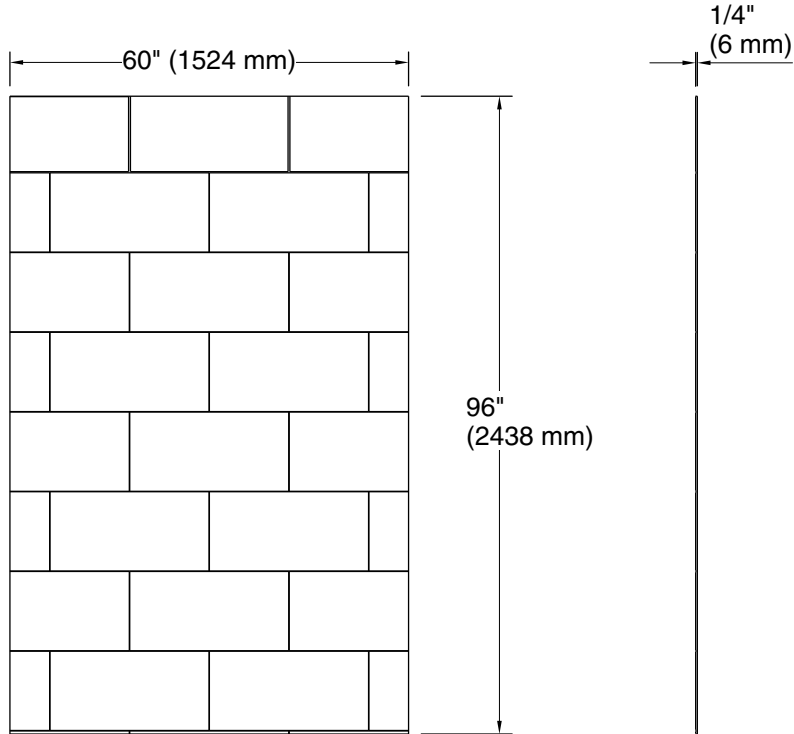

Stoneridge™
96" x 60" shower back wall with large block design
K-39438-T07

Technical Information

All product dimensions are nominal.

Weight: 101.51 lbs (46 kg)

Notes

Measure your actual product for rough-in details.