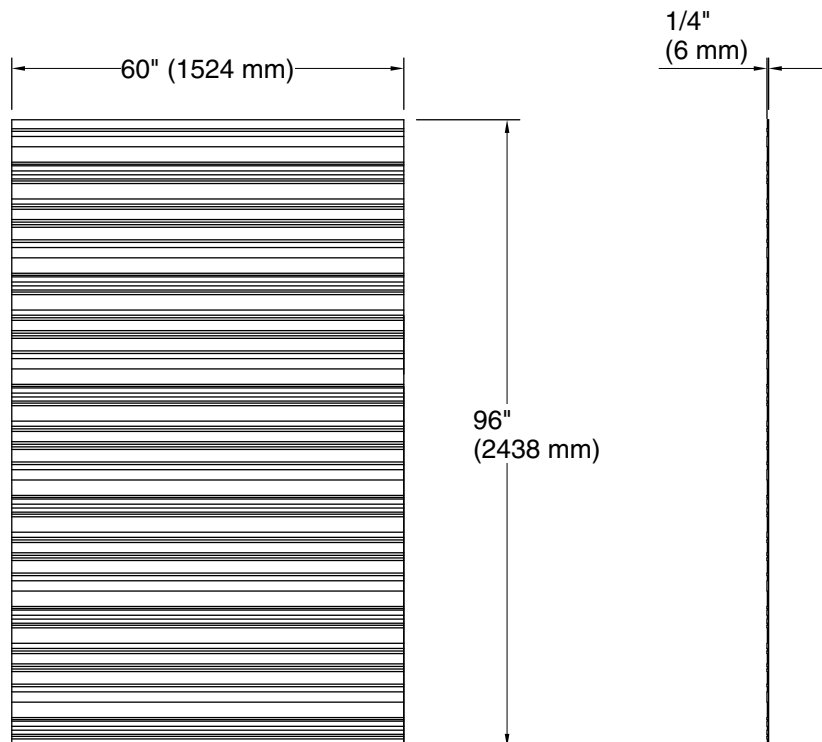

Features

- Modern linear design
- Matte finish complements any decor
- Factory-machined edges provide a finished look for walls without the need for trim
- Durable, nonporous walls are easy to clean and maintain
- Can be installed over existing bathing/showering walls for easy renovation projects
- Available in several distinct textures, each thoughtfully designed in a transitional style that blends classic and contemporary aesthetics
- Offered in a wide range of sizes to accommodate many design layouts and room dimensions
- Coordinates with other products in the Stoneridge™ collection

Technical Information

All product dimensions are nominal.

Weight: 85.66 lbs (38.9 kg)

Notes

Measure your actual product for rough-in details.

Install this product according to the installation instructions.