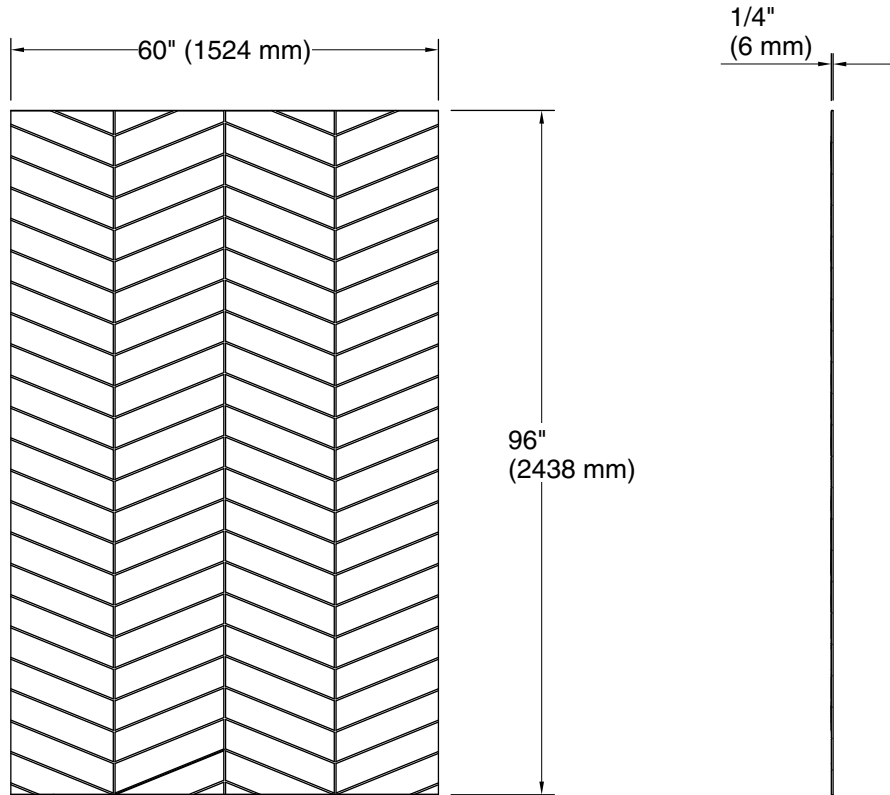

### Technical Information

All product dimensions are nominal.

Weight: 100.97 lbs (45.8 kg)